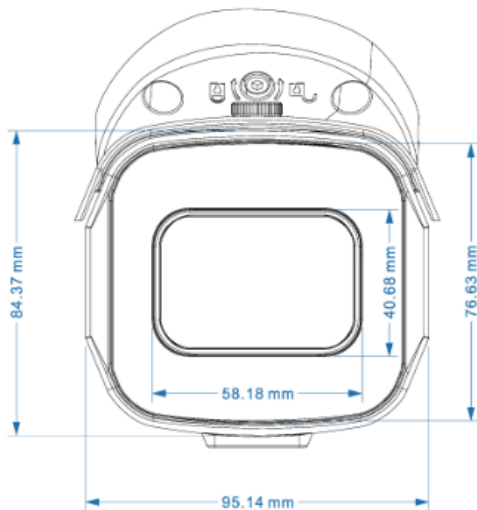

F-NP1233/AFP-2

KEY FEATURES

- Auto Focus
- Motor Zoom
- H.265+/H.264+/H.265/H.264
- IR: 60m
- IP67
- Support PoE
- 2-way Audio

Specification

	MODEL NO.ZZ	F-NP1233/AFP-2
Camera	Image Sensor	1/ 1.7" CMOS
	Resolution	12MP
	Compression	H.264/H.264+/H.265/H.265+
	Minimum Illumination	0.01Lux
Lens	Focus Length	3.6 - 11 mm Motor Zoom
	Lens Type	Auto
Night Vision	LED	42μ x 6PCS
	Infrared Distance	60m
Network	Ethernet	RJ-45(10/100Base- T)
	ONVIF	Onvif 2.4
	Main Stream	4000*3000@20fps/2592*1944@30fps/1920*1080@30fps
	Sub Stream	720*480@20fps/720*480@30fps
	Web Browser	IE11, Google Chrome (lower than ver 44), Firefox (lower than ver 53)
	Smartphone	iPhone, iPad, Android, Android Pad
Camera Features	Starlight	/
	White Balance	Auto/Manual
	BLC	Support
	Defog Mode	Support
	WDR	DWDR: 50DB
	Motion Detection	Support
	Privacy Masking	3 Rectangular Zone
	Recording Mode	NVR/CMS/Web
Interface	Audio	2-way Audio
	Alarm	1 channel input/output alarm
	SD Card Slot	/
	RS485	/
General	Weatherproof	IP67
	Operation Temperature	-20°C~ +60°C RH95% Max
	Storage Temperature	-20°C~ +60°C RH 95% Max
	Power Source	POE/ DC12V±10%. 1100mA
	Dimension	170(W) x 110(H) x 101(D)mm
	Weight	1.6Kg