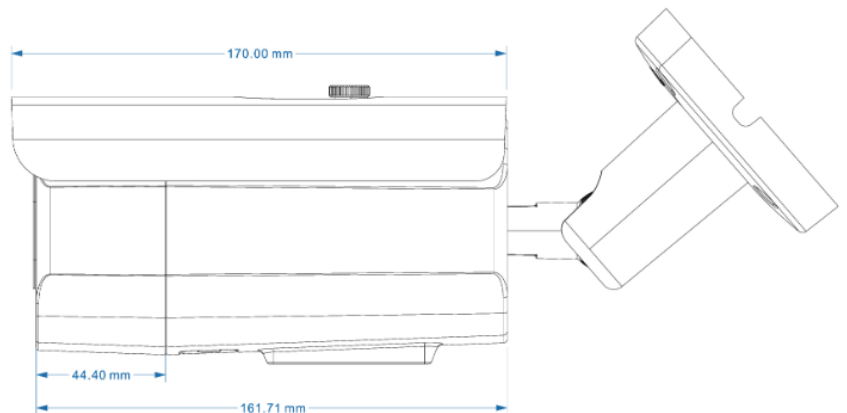

F-NP1233/AFP-2

KEY FEATURES

- Auto Focus
- Motor Zoom
- H.265+/H.264+/H.265/H.264
- IR: 60m
- IP67
- Support PoE
- 2-way Audio

Specification

	MODEL NO.ZZ	F-NP1233/AFP-2
Camera	Image Sensor	1/ 1.7" CMOS
	Resolution	12MP
	Compression	H.264/H.264+/H.265/H.265+
	Minimum Illumination	0.01Lux
Lens	Focus Length	3.6 - 11 mm Motor Zoom
	Lens Type	Auto
Night Vision	LED	42μ x 6PCS
	Infrared Distance	60m
Network	Ethernet	RJ-45(10/100Base- T)
	ONVIF	Onvif 2.4
	Main Stream	4000*3000@20fps/2592*1944@30fps/1920*1080@30fps
	Sub Stream	720*480@20fps/720*480@30fps
	Web Browser	IE11, Google Chrome (lower than ver 44), Firefox (lower than ver 53)
	Smartphone	iPhone, iPad, Android, Android Pad
Camera Features	Starlight	/
	White Balance	Auto/Manual
	BLC	Support
	Defog Mode	Support
	WDR	DWDR: 50DB
	Motion Detection	Support
	Privacy Masking	3 Rectangular Zone
	Recording Mode	NVR/CMS/Web
Interface	Audio	2-way Audio
	Alarm	1 channel input/output alarm
	SD Card Slot	/
	RS485	/
General	Weatherproof	IP67
	Operation Temperature	-20°C~ +60°C RH95% Max
	Storage Temperature	-20°C~ +60°C RH 95% Max
	Power Source	POE/ DC12V±10%. 1100mA
	Dimension	170(W) x 110(H) x 101(D)mm
	Weight	1.6Kg