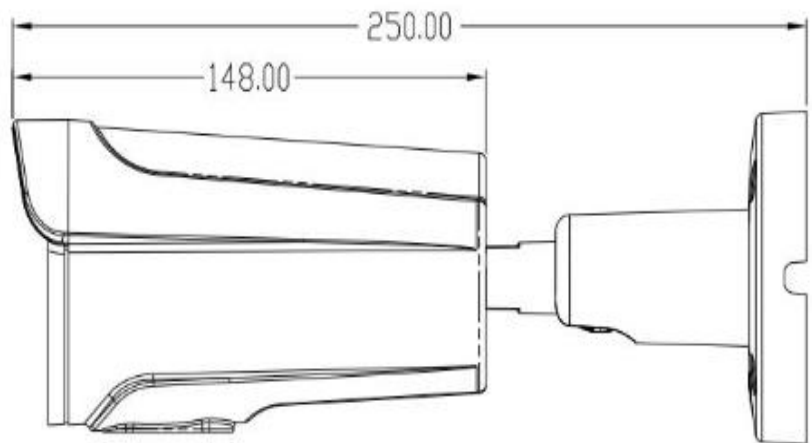

F-NP225/AIP

KEY FEATURES

- Focus Manual
- H.265/H.264
- IR: 40m
- IP67
- Support PoE

Specification

	MODEL NO.ZZ	F-NP225/AIP
Camera	Image Sensor	1/ 2.9" CMOS
	Resolution	2MP
	Compression	H.264/H.265
	Minimum Illumination	0.01Lux
Lens	Focus Length	2.8 – 12 mm
	Lens Type	Manual
Night Vision	LED	42μ x 4 PCS
	Infrared Distance	40m
Network	Ethernet	RJ-45(10/100Base- T)
	ONVIF	Onvif 2.4
	Main Stream	2304*1296@20fps/1920*1080@25fps
	Sub Stream	720*480@15fps/ 720*480@30fps
	Web Browser	IE11, Google Chrome (lower than ver 44), Firefox (lower than ver 53)
	Smartphone	iPhone, iPad, Android, Android Pad
Camera Features	Starlight	/
	White Balance	Auto/Manual
	BLC	Support
	Defog Mode	Support
	WDR	DWDR: 50DB
	Motion Detection	Support
	Privacy Masking	3 Rectangular Zone
	Recording Mode	NVR/CMS/Web
Interface	Audio	/
	Alarm	/
	SD Card Slot	/
	RS485	/
General	Weatherproof	IP67
	Operation Temperature	-20°C~ +60°C RH95% Max
	Storage Temperature	-20°C~ +60°C RH 95% Max
	Power Source	POE/ DC12V±10%. 950mA
	Dimension	275(W) x 91(H) x 80(D)mm
	Weight	1.4Kg