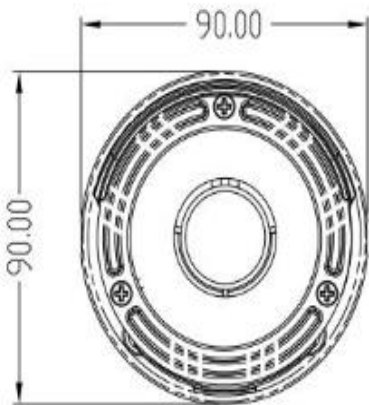

F-NP225/AIP

KEY FEATURES

- Focus Manual
- H.265/H.264
- IR: 40m
- IP67
- Support PoE

Specification

	MODEL NO.ZZ	F-NP225/AIP
Camera	Image Sensor	1/ 2.9" CMOS
	Resolution	2MP
	Compression	H.264/H.265
	Minimum Illumination	0.01Lux
Lens	Focus Length	2.8 – 12 mm
	Lens Type	Manual
Night Vision	LED	42μ x 4 PCS
	Infrared Distance	40m
Network	Ethernet	RJ-45(10/100Base- T)
	ONVIF	Onvif 2.4
	Main Stream	2304*1296@20fps/1920*1080@25fps
	Sub Stream	720*480@15fps/ 720*480@30fps
	Web Browser	IE11, Google Chrome (lower than ver 44), Firefox (lower than ver 53)
	Smartphone	iPhone, iPad, Android, Android Pad
Camera Features	Starlight	/
	White Balance	Auto/Manual
	BLC	Support
	Defog Mode	Support
	WDR	DWDR: 50DB
	Motion Detection	Support
	Privacy Masking	3 Rectangular Zone
	Recording Mode	NVR/CMS/Web
Interface	Audio	/
	Alarm	/
	SD Card Slot	/
	RS485	/
General	Weatherproof	IP67
	Operation Temperature	-20°C~ +60°C RH95% Max
	Storage Temperature	-20°C~ +60°C RH 95% Max
	Power Source	POE/ DC12V±10%. 950mA
	Dimension	275(W) x 91(H) x 80(D)mm
	Weight	1.4Kg