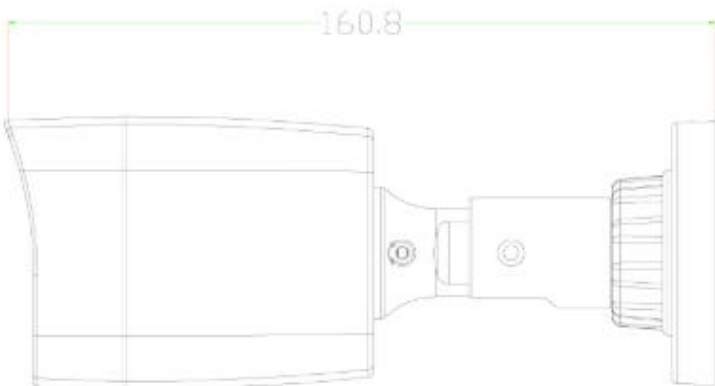

F-NP230

KEY FEATURES

- H.265/H.264
- IR: 20m
- IP66

Specification

	MODEL NO.ZZ	F-NP230
Camera	Image Sensor	1/ 2.9" CMOS
	Resolution	2MP
	Compression	H.264/H.265
	Minimum Illumination	0.01 Lux
Lens	Focus Length	3.6 mm
	Lens Type	Fixed
Night Vision	LED	14μ x 18 PCS
	Infrared Distance	20m
Network	Ethernet	RJ-45(10/100Base- T)
	ONVIF	Onvif 2.4
	Main Stream	2304*1296@20fps/1920*1080@25fps
	Sub Stream	720*480@20fps/720*480@30fps
	Web Browser	IE11, Google Chrome (lower than ver 44), Firefox (lower than ver 53)
	Smartphone	iPhone, iPad, Android, Android Pad
Camera Features	Starlight	/
	White Balance	Auto/Manual
	BLC	Support
	Defog Mode	Support
	WDR	DWDR: 50DB
	Motion Detection	Support
	Privacy Masking	3 Rectangular Zone
	Recording Mode	NVR/CMS/Web
Interface	Audio	/
	Alarm	/
	SD Card Slot	/
	RS485	/
General	Weatherproof	IP66
	Operation Temperature	-20°C~ +60°C RH 95% Max
	Storage Temperature	-20°C~ +60°C RH 95% Max
	Power Source	DC12V±10%. 750mA(Non-support PoE)
	Dimension	160.8(W) x 62(H) x 62(D)mm
	Weight	380g