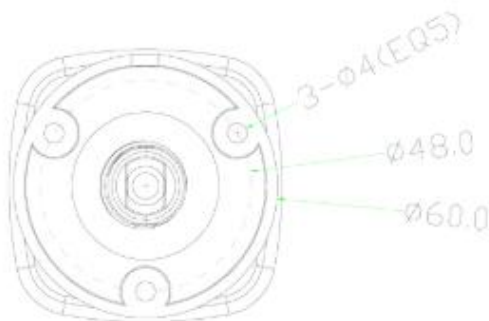

F-NP230

KEY FEATURES

- H.265/H.264
- IR: 20m
- IP66

Specification

	MODEL NO.ZZ	F-NP230
Camera	Image Sensor	1/ 2.9" CMOS
	Resolution	2MP
	Compression	H.264/H.265
	Minimum Illumination	0.01 Lux
Lens	Focus Length	3.6 mm
	Lens Type	Fixed
Night Vision	LED	14μ x 18 PCS
	Infrared Distance	20m
Network	Ethernet	RJ-45(10/100Base- T)
	ONVIF	Onvif 2.4
	Main Stream	2304*1296@20fps/1920*1080@25fps
	Sub Stream	720*480@20fps/720*480@30fps
	Web Browser	IE11, Google Chrome (lower than ver 44), Firefox (lower than ver 53)
	Smartphone	iPhone, iPad, Android, Android Pad
Camera Features	Starlight	/
	White Balance	Auto/Manual
	BLC	Support
	Defog Mode	Support
	WDR	DWDR: 50DB
	Motion Detection	Support
	Privacy Masking	3 Rectangular Zone
	Recording Mode	NVR/CMS/Web
Interface	Audio	/
	Alarm	/
	SD Card Slot	/
	RS485	/
General	Weatherproof	IP66
	Operation Temperature	-20°C~ +60°C RH 95% Max
	Storage Temperature	-20°C~ +60°C RH 95% Max
	Power Source	DC12V±10%. 750mA(Non-support PoE)
	Dimension	160.8(W) x 62(H) x 62(D)mm
	Weight	380g