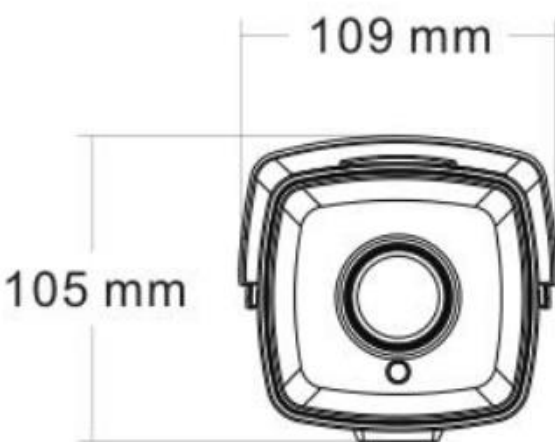

## KEY FEATURES

- H.265/H.264
- IR: 60m
- IP67
- Support PoE

## Specification

	MODEL NO.ZZ	F-NP288/P-2
Camera	Image Sensor	1/ 2.9" CMOS
	Resolution	2MP
	Compression	H.264/H.265
	Minimum Illumination	0.01Lux
Lens	Focus Length	8 mm
	Lens Type	Fixed
Night Vision	LED	42μ x 6PCS
	Infrared Distance	60m
Network	Ethernet	RJ-45(10/100Base- T)
	ONVIF	Onvif 2.4
	Main Stream	2304*1296@20fps/1920*1080@25fps
	Sub Stream	720*480@20fps/720*480@30fps
	Web Browser	IE11, Google Chrome (lower than ver 44), Firefox (lower than ver 53)
	Smartphone	iPhone, iPad, Android, Android Pad
Camera Features	Starlight	/
	White Balance	Auto/Manual
	BLC	Support
	Defog Mode	Support
	WDR	DWDR: 50DB
	Motion Detection	Support
	Privacy Masking	3 Rectangular Zone
	Recording Mode	NVR/CMS/Web
Interface	Audio	/
	Alarm	/
	SD Card Slot	/
	RS485	/
General	Weatherproof	IP67
	Operation Temperature	-20°C~ +60°C RH95% Max
	Storage Temperature	-20°C~ +60°C RH 95% Max
	Power Source	POE/ DC12V±10%. 1100mA
	Dimension	220(W) x 105(H) x 109(D)mm
	Weight	1.65Kg