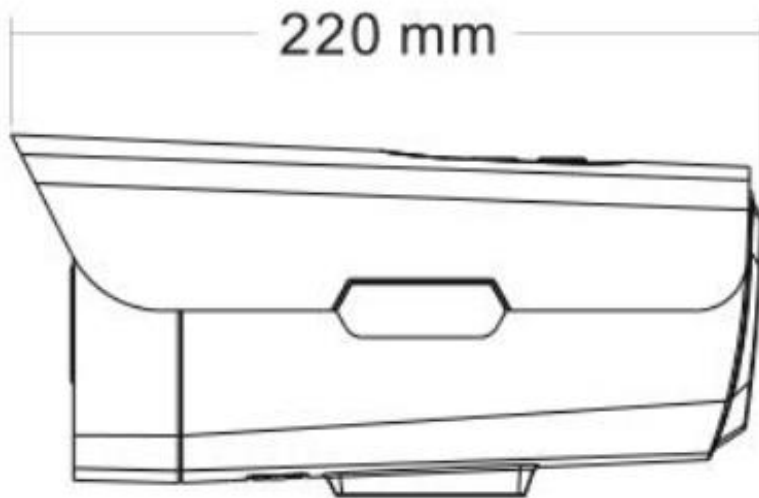

## KEY FEATURES

- H.265/H.264
- IR: 60m
- IP67
- Support PoE

## Specification

	MODEL NO.ZZ	F-NP288/P-2
Camera	Image Sensor	1/ 2.9" CMOS
	Resolution	2MP
	Compression	H.264/H.265
	Minimum Illumination	0.01Lux
Lens	Focus Length	8 mm
	Lens Type	Fixed
Night Vision	LED	42μ x 6PCS
	Infrared Distance	60m
Network	Ethernet	RJ-45(10/100Base- T)
	ONVIF	Onvif 2.4
	Main Stream	2304*1296@20fps/1920*1080@25fps
	Sub Stream	720*480@20fps/720*480@30fps
	Web Browser	IE11, Google Chrome (lower than ver 44), Firefox (lower than ver 53)
	Smartphone	iPhone, iPad, Android, Android Pad
Camera Features	Starlight	/
	White Balance	Auto/Manual
	BLC	Support
	Defog Mode	Support
	WDR	DWDR: 50DB
	Motion Detection	Support
	Privacy Masking	3 Rectangular Zone
	Recording Mode	NVR/CMS/Web
Interface	Audio	/
	Alarm	/
	SD Card Slot	/
	RS485	/
General	Weatherproof	IP67
	Operation Temperature	-20°C~ +60°C RH95% Max
	Storage Temperature	-20°C~ +60°C RH 95% Max
	Power Source	POE/ DC12V±10%. 1100mA
	Dimension	220(W) x 105(H) x 109(D)mm
	Weight	1.65Kg