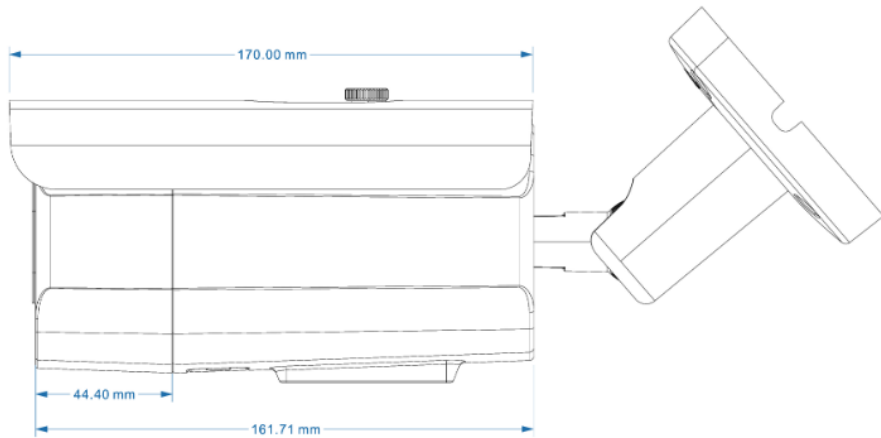

F-NP833/AFP-2

KEY FEATURES

- Auto Focus
- Motor Zoom
- H.265+/H.264+/H.265/H.264
- IR: 60m
- IP67
- Support PoE
- 2-way Audio

Specification

	MODEL NO.ZZ	F-NP833/AFP-2
Camera	Image Sensor	1/ 1.8" CMOS
	Resolution	8MP
	Compression	H.264/H.264+/H.265/H.265+
	Minimum Illumination	0.01Lux
Lens	Focus Length	3.6 - 11 mm Motor Zoom
	Lens Type	Auto
Night Vision	LED	42μ x 6PCS
	Infrared Distance	60m
Network	Ethernet	RJ-45(10/100Base- T)
	ONVIF	Onvif 2.4
	Main Stream	3840*2160 @20fps/3072*2048@30fps
	Sub Stream	720*480@20fps/720*480@30fps
	Web Browser	IE11, Google Chrome (lower than ver 44), Firefox (lower than ver 53)
	Smartphone	iPhone, iPad, Android, Android Pad
Camera Features	Starlight	/
	White Balance	Auto/Manual
	BLC	Support
	Defog Mode	Support
	WDR	DWDR: 50DB
	Motion Detection	Support
	Privacy Masking	3 Rectangular Zone
	Recording Mode	NVR/CMS/Web
Interface	Audio	2-way audio
	Alarm	1 Channel input/output alarm
	SD Card Slot	/
	RS485	/
General	Weatherproof	IP67
	Operation Temperature	-20°C~ +60°C RH95% Max
	Storage Temperature	-20°C~ +60°C RH 95% Max
	Power Source	POE/ DC12V±10%. 1100mA
	Dimension	170(W) x 110(H) x 101(D)mm
	Weight	1.6Kg