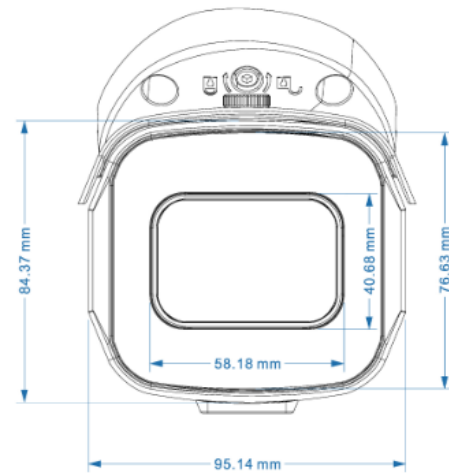

F-NP833/AFP-2

KEY FEATURES

- Auto Focus
- Motor Zoom
- H.265+/H.264+/H.265/H.264
- IR: 60m
- IP67
- Support PoE
- 2-way Audio

Specification

	MODEL NO.ZZ	F-NP833/AFP-2
Camera	Image Sensor	1/ 1.8" CMOS
	Resolution	8MP
	Compression	H.264/H.264+/H.265/H.265+
	Minimum Illumination	0.01Lux
Lens	Focus Length	3.6 - 11 mm Motor Zoom
	Lens Type	Auto
Night Vision	LED	42μ x 6PCS
	Infrared Distance	60m
Network	Ethernet	RJ-45(10/100Base- T)
	ONVIF	Onvif 2.4
	Main Stream	3840*2160 @20fps/3072*2048@30fps
	Sub Stream	720*480@20fps/720*480@30fps
	Web Browser	IE11, Google Chrome (lower than ver 44), Firefox (lower than ver 53)
	Smartphone	iPhone, iPad, Android, Android Pad
Camera Features	Starlight	/
	White Balance	Auto/Manual
	BLC	Support
	Defog Mode	Support
	WDR	DWDR: 50DB
	Motion Detection	Support
	Privacy Masking	3 Rectangular Zone
	Recording Mode	NVR/CMS/Web
Interface	Audio	2-way audio
	Alarm	1 Channel input/output alarm
	SD Card Slot	/
	RS485	/
General	Weatherproof	IP67
	Operation Temperature	-20°C~ +60°C RH95% Max
	Storage Temperature	-20°C~ +60°C RH 95% Max
	Power Source	POE/ DC12V±10%. 1100mA
	Dimension	170(W) x 110(H) x 101(D)mm
	Weight	1.6Kg