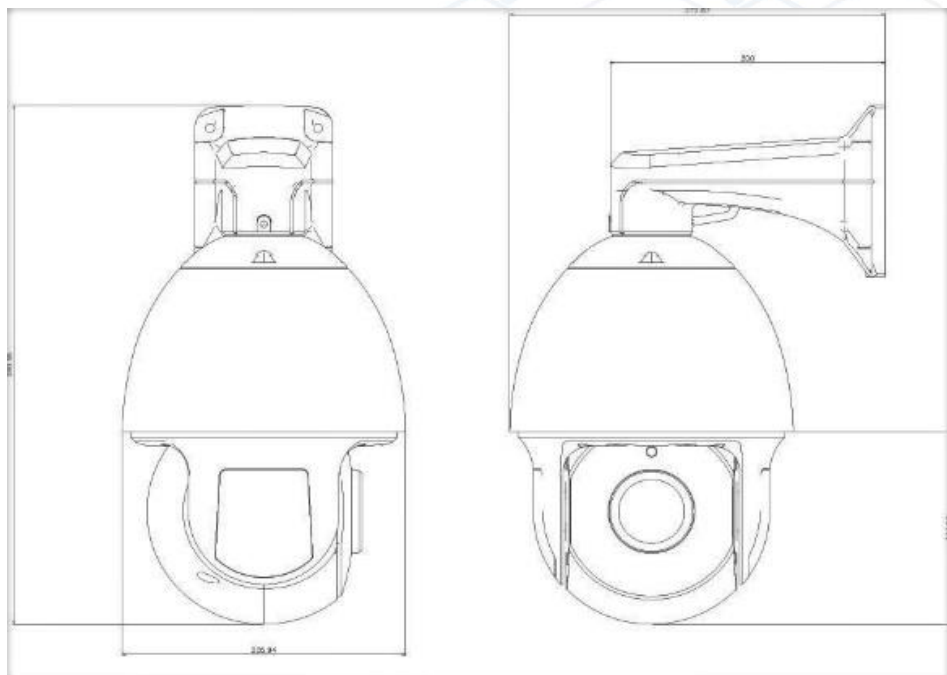

F-NZ2222/IR120

KEY FEATURES

- H.265/H.264
- 22X Optical Zoom
- IR: 120m
- IP66
- Support PoE+

Specification

	MODEL NO.ZZ	F-NZ2222/IR120
Camera	Image Sensor	1/2.8" CMOS
	Resolution	2MP
	Compression	H.264/H.265
Lens	Focus Length	3.9 -85.5 mm
	Focus Control	22X Optical Zoom
Night Vision	LED	φ42 x 8PCS
	Infrared Distance	120m
	Day- night mode	AUTO
PTZ	Horizontal Rotation Speed	120°/S
	Horizontal Rotation Range	0°~360°
	Tilt Rotation Speed	30°/S
	Tilt Rotation Range	0°~90°
	Preset Points	220
Network	Network Protocol	TCP/IP, TTP, NTP, IGMP, DHCP, UDP, SMTP, RTP, RTSP, ARP, DDNS, DNS, PPPoE, P2P
	Network Interface	RJ45 10/100M
Interface	Audio	/
	Alarm	/
General	Weatherproof	IP66
	Operating Temperature	Indoor: 0°~ +40° Outdoor: -40°~ +60°
	Operating Humidity	≤90% Non Condensing
	Power	POE+/ DC12V/4A
	Lightning Protection	6kV
	Dimension	31 x 31 x 44 cm
	Weight	4.2 kg