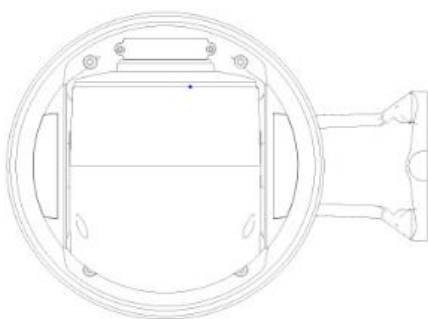

F-NZ2222/IR120

KEY FEATURES

- H.265/H.264
- 22X Optical Zoom
- IR: 120m
- IP66
- Support PoE+

Specification

	MODEL NO.ZZ	F-NZ2222/IR120
Camera	Image Sensor	1/2.8" CMOS
	Resolution	2MP
	Compression	H.264/H.265
Lens	Focus Length	3.9 -85.5 mm
	Focus Control	22X Optical Zoom
Night Vision	LED	φ42 x 8PCS
	Infrared Distance	120m
	Day- night mode	AUTO
PTZ	Horizontal Rotation Speed	120°/S
	Horizontal Rotation Range	0°~360°
	Tilt Rotation Speed	30°/S
	Tilt Rotation Range	0°~90°
	Preset Points	220
Network	Network Protocol	TCP/IP, TTP, NTP, IGMP, DHCP, UDP, SMTP, RTP, RTSP, ARP, DDNS, DNS, PPPoE, P2P
	Network Interface	RJ45 10/100M
Interface	Audio	/
	Alarm	/
General	Weatherproof	IP66
	Operating Temperature	Indoor: 0°~ +40° Outdoor: -40°~ +60°
	Operating Humidity	≤90% Non Condensing
	Power	POE+/ DC12V/4A
	Lightning Protection	6kV
	Dimension	31 x 31 x 44 cm
	Weight	4.2 kg