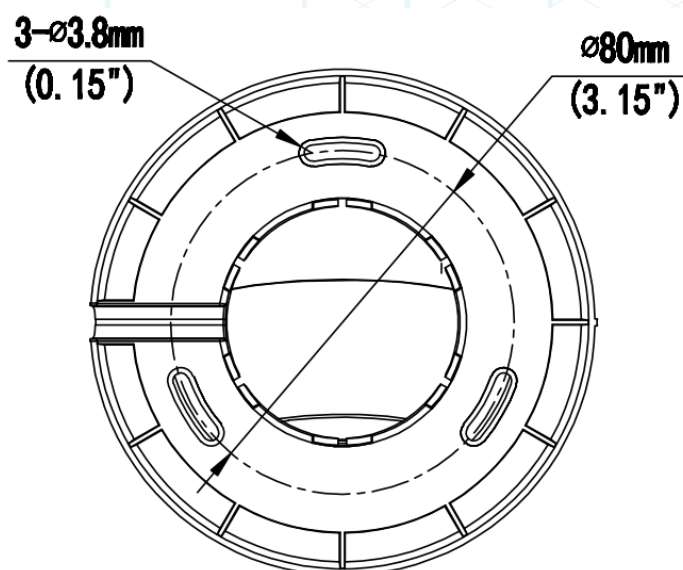

HU-ND222DS/I3E

KEY FEATURES

- Ultra 265, H.265, H.264
- IR range: Up to 30m
- IP67
- Support Starlight
- Support PoE
- Smart Function: Human Body Detection, Motion Detection, Tampering Alarm

Specification

	Model No.ZZ	HU-ND222DS/I3E
Camera	Image Sensor	1/2.7" CMOS sensor
	Resolution	2Mp
	Minimum Illumination	Colour: 0.005Lux (F1.6, AGC ON), 0Lux with IR on
Lens	Focus length	2.8mm
	Lens Type	Fixed
	View Angle	H: 112.7°, V: 60.1°, O: 146.5°
	DORI distance	D: 42m, O: 16.8m, R: 8.4m, I: 4.2m
Night vision	IR range	Up to 30m
Camera features	Starlight	Support
	DNR	2D/3D DNR
	S/N	>52dB
	WDR	DWDR
	HLC	Support
	BLC	Support
	Defog	Digital Defog
	Privacy Mask	Up to 4 areas
	Motion detection	Up to 4 areas
Smart	Behavior Detection	Human Body Detection, Motion Detection
Video	Video compression	Ultra 265, H.265, H.264
	H.264 code profile	Baseline profile, Main Profile, High Profile
	Frame rate	Main Stream: 2MP (1920*1080), Max 30fps; Sub Stream: 4CIF (704*576), Max 30fps
Network	Web Browser	Plug-in required live view: IE9+, Chrome 41 and below, Firefox 52 and below
	Onvif	ONVIF (Profile S, Profile T), API
	Interface	10/100M Base-TX Ethernet
General	Power	DC 12V±25%, PoE (IEEE 802.3af), Max 4.5W
	Waterproof	IP67
	Surge Protection	2kV
	Working Enviroment	-30°C ~ 60°C (-22°F ~ 140°F), Humidity: ≤95% RH (non-condensing)
	Weight	0.3kg
	Dimensions	Φ118 x 96mm (Φ4.6" x 3.8")