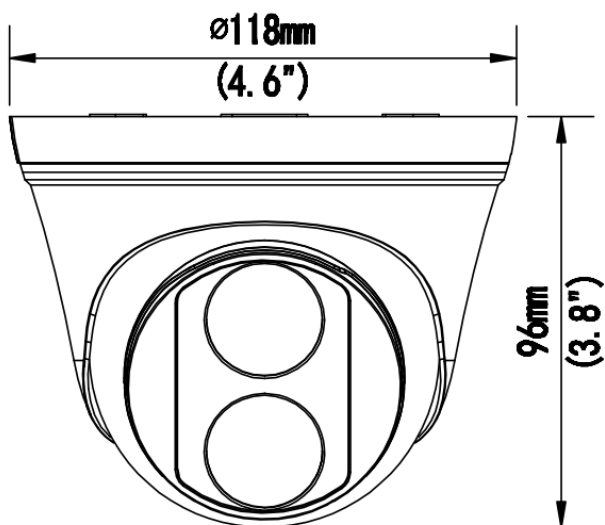

HU-ND222DS/I3E

KEY FEATURES

- Ultra 265, H.265, H.264
- IR range: Up to 30m
- IP67
- Support Starlight
- Support PoE
- Smart Function: Human Body Detection, Motion Detection, Tampering Alarm

Specification

	Model No.ZZ	HU-ND222DS/I3E
Camera	Image Sensor	1/2.7" CMOS sensor
	Resolution	2Mp
	Minimum Illumination	Colour: 0.005Lux (F1.6, AGC ON), 0Lux with IR on
Lens	Focus length	2.8mm
	Lens Type	Fixed
	View Angle	H: 112.7°, V: 60.1°, O: 146.5°
	DORI distance	D: 42m, O: 16.8m, R: 8.4m, I: 4.2m
Night vision	IR range	Up to 30m
Camera features	Starlight	Support
	DNR	2D/3D DNR
	S/N	>52dB
	WDR	DWDR
	HLC	Support
	BLC	Support
	Defog	Digital Defog
	Privacy Mask	Up to 4 areas
	Motion detection	Up to 4 areas
Smart	Behavior Detection	Human Body Detection, Motion Detection
Video	Video compression	Ultra 265, H.265, H.264
	H.264 code profile	Baseline profile, Main Profile, High Profile
	Frame rate	Main Stream: 2MP (1920*1080), Max 30fps; Sub Stream: 4CIF (704*576), Max 30fps
Network	Web Browser	Plug-in required live view: IE9+, Chrome 41 and below, Firefox 52 and below
	Onvif	ONVIF (Profile S, Profile T), API
	Interface	10/100M Base-TX Ethernet
General	Power	DC 12V±25%, PoE (IEEE 802.3af), Max 4.5W
	Waterproof	IP67
	Surge Protection	2kV
	Working Enviroment	-30°C ~ 60°C (-22°F ~ 140°F), Humidity: ≤95% RH (non-condensing)
	Weight	0.3kg
	Dimensions	Φ118 x 96mm (Φ4.6" x 3.8")