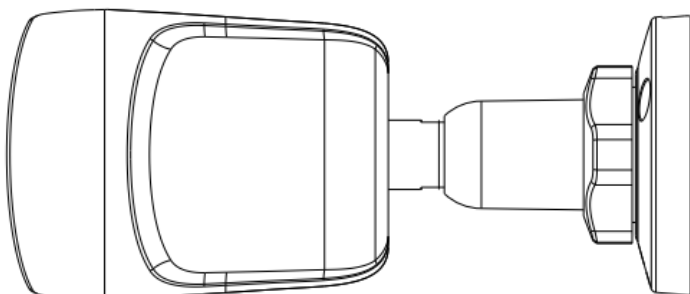

HU-NP242DS/I5E HU-NP222DS/I5E

KEY FEATURES

- Ultra 265, H.265, H.264
- IR range: Up to 50m
- IP67
- Support Starlight
- Support PoE
- Smart Function: Human Body Detection, Motion Detection, Tampering Alarm

Specification

	Model No.ZZ	HU-NP242DS/ISE	HU-NP222DS/ISE
Camera	Image Sensor	1/2.7" CMOS sensor	
	Resolution	2Mp	
	Minimum Illumination	Colour: 0.005Lux (F1.6, AGC ON), 0Lux with IR on	
Lens	Focus length	4.0mm	2.8mm
	Lens Type	Fixed	
	View Angle	H: 86.5°, V: 44.1°, O: 106.4°	H: 112.7°, V: 60.1°, O: 146.5°
	DORI distance	D: 60m, O: 24m, R: 12m, I: 6m	D: 42m, O: 16.8m, R: 8.4m, I: 4.2m
Night vision	IR range	Up to 50m	
Camera features	Starlight	Support	
	DNR	2D/3D DNR	
	S/N	>52dB	
	WDR	DWDR	
	HLC	Support	
	BLC	Support	
	Defog	Digital Defog	
	Privacy Mask	Up to 4 areas	
	Motion detection	Up to 4 areas	
Smart	Behavior Detection	Human Body Detection, Motion Detection, Tampering Alarm	
Video	Video compression	Ultra 265, H.265, H.264	
	H.264 code profile	Baseline profile, Main Profile, High Profile	
	Frame rate	Main Stream: 2MP (1920*1080), Max 30fps; Sub Stream: 4CIF (704*576), Max 30fps	
Network	Web Browser	Plug-in required live view: IE9+, Chrome 41 and below, Firefox 52 and below	
	Onvif	ONVIF (Profile S, Profile T), API	
	Interface	10/100M Base-TX Ethernet	
General	Power	DC 12V±25%, PoE (IEEE 802.3af), Max 6W	
	Waterproof	IP67	
	Surge Protection	2kV	
	Working Enviroment	-30°C ~ 60°C (-22°F ~ 140°F), Humidity: ≤95% RH (non-condensing)	
	Weight	0.5kg	
	Dimensions	191.3×72.6×70.9mm (7.5"×2.9"×2.8")	