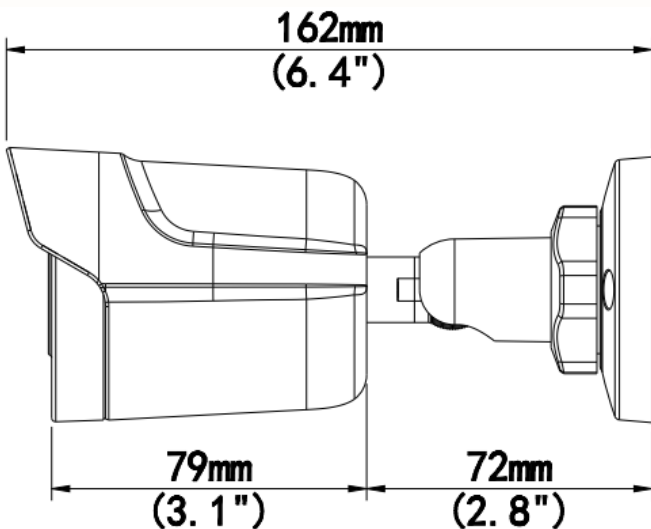

HU-NP242DS/I5E HU-NP222DS/I5E

KEY FEATURES

- Ultra 265, H.265, H.264
- IR range: Up to 50m
- IP67
- Support Starlight
- Support PoE
- Smart Function: Human Body Detection, Motion Detection, Tampering Alarm

Specification

	Model No.ZZ	HU-NP242DS/ISE	HU-NP222DS/ISE
Camera	Image Sensor	1/2.7" CMOS sensor	
	Resolution	2Mp	
	Minimum Illumination	Colour: 0.005Lux (F1.6, AGC ON), 0Lux with IR on	
Lens	Focus length	4.0mm	2.8mm
	Lens Type	Fixed	
	View Angle	H: 86.5°, V: 44.1°, O: 106.4°	H: 112.7°, V: 60.1°, O: 146.5°
	DORI distance	D: 60m, O: 24m, R: 12m, I: 6m	D: 42m, O: 16.8m, R: 8.4m, I: 4.2m
Night vision	IR range	Up to 50m	
Camera features	Starlight	Support	
	DNR	2D/3D DNR	
	S/N	>52dB	
	WDR	DWDR	
	HLC	Support	
	BLC	Support	
	Defog	Digital Defog	
	Privacy Mask	Up to 4 areas	
	Motion detection	Up to 4 areas	
Smart	Behavior Detection	Human Body Detection, Motion Detection, Tampering Alarm	
Video	Video compression	Ultra 265, H.265, H.264	
	H.264 code profile	Baseline profile, Main Profile, High Profile	
	Frame rate	Main Stream: 2MP (1920*1080), Max 30fps; Sub Stream: 4CIF (704*576), Max 30fps	
Network	Web Browser	Plug-in required live view: IE9+, Chrome 41 and below, Firefox 52 and below	
	Onvif	ONVIF (Profile S, Profile T), API	
	Interface	10/100M Base-TX Ethernet	
General	Power	DC 12V±25%, PoE (IEEE 802.3af), Max 6W	
	Waterproof	IP67	
	Surge Protection	2kV	
	Working Enviroment	-30°C ~ 60°C (-22°F ~ 140°F), Humidity: ≤95% RH (non-condensing)	
	Weight	0.5kg	
	Dimensions	191.3×72.6×70.9mm (7.5"×2.9"×2.8")	