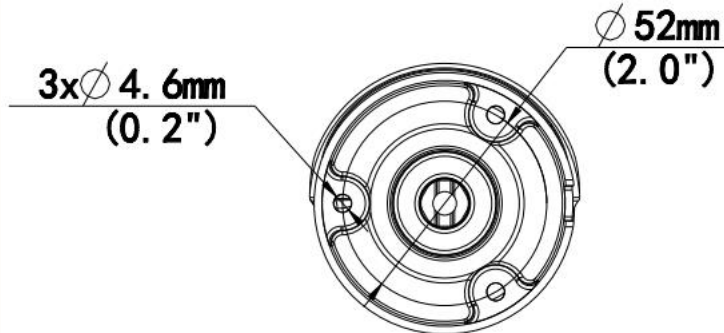

HU-NP242DS/I5E HU-NP222DS/I5E

KEY FEATURES

- Ultra 265, H.265, H.264
- IR range: Up to 50m
- IP67
- Support Starlight
- Support PoE
- Smart Function: Human Body Detection, Motion Detection, Tampering Alarm

Specification

	Model No.ZZ	HU-NP242DS/ISE	HU-NP222DS/ISE
Camera	Image Sensor	1/2.7" CMOS sensor	
	Resolution	2Mp	
	Minimum Illumination	Colour: 0.005Lux (F1.6, AGC ON), 0Lux with IR on	
Lens	Focus length	4.0mm	2.8mm
	Lens Type	Fixed	
	View Angle	H: 86.5°, V: 44.1°, O: 106.4°	H: 112.7°, V: 60.1°, O: 146.5°
	DORI distance	D: 60m, O: 24m, R: 12m, I: 6m	D: 42m, O: 16.8m, R: 8.4m, I: 4.2m
Night vision	IR range	Up to 50m	
Camera features	Starlight	Support	
	DNR	2D/3D DNR	
	S/N	>52dB	
	WDR	DWDR	
	HLC	Support	
	BLC	Support	
	Defog	Digital Defog	
	Privacy Mask	Up to 4 areas	
	Motion detection	Up to 4 areas	
Smart	Behavior Detection	Human Body Detection, Motion Detection, Tampering Alarm	
Video	Video compression	Ultra 265, H.265, H.264	
	H.264 code profile	Baseline profile, Main Profile, High Profile	
	Frame rate	Main Stream: 2MP (1920*1080), Max 30fps; Sub Stream: 4CIF (704*576), Max 30fps	
Network	Web Browser	Plug-in required live view: IE9+, Chrome 41 and below, Firefox 52 and below	
	Onvif	ONVIF (Profile S, Profile T), API	
	Interface	10/100M Base-TX Ethernet	
General	Power	DC 12V±25%, PoE (IEEE 802.3af), Max 6W	
	Waterproof	IP67	
	Surge Protection	2kV	
	Working Enviroment	-30°C ~ 60°C (-22°F ~ 140°F), Humidity: ≤95% RH (non-condensing)	
	Weight	0.5kg	
	Dimensions	191.3×72.6×70.9mm (7.5"×2.9"×2.8")	