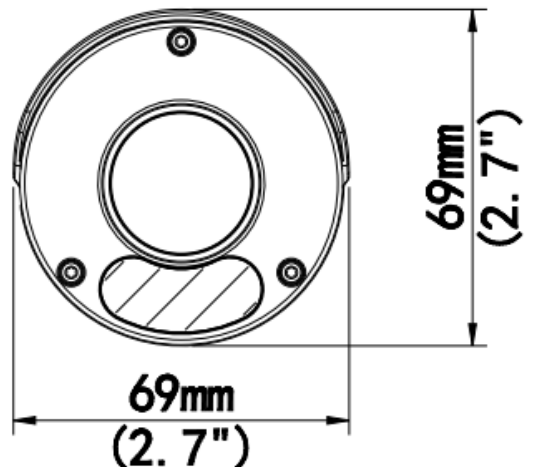

HU-NP242DS/I5E HU-NP222DS/I5E

KEY FEATURES

- Ultra 265, H.265, H.264
- IR range: Up to 50m
- IP67
- Support Starlight
- Support PoE
- Smart Function: Human Body Detection, Motion Detection, Tampering Alarm

Specification

	Model No.ZZ	HU-NP242DS/ISE	HU-NP222DS/ISE
Camera	Image Sensor	1/2.7" CMOS sensor	
	Resolution	2Mp	
	Minimum Illumination	Colour: 0.005Lux (F1.6, AGC ON), 0Lux with IR on	
Lens	Focus length	4.0mm	2.8mm
	Lens Type	Fixed	
	View Angle	H: 86.5°, V: 44.1°, O: 106.4°	H: 112.7°, V: 60.1°, O: 146.5°
	DORI distance	D: 60m, O: 24m, R: 12m, I: 6m	D: 42m, O: 16.8m, R: 8.4m, I: 4.2m
Night vision	IR range	Up to 50m	
Camera features	Starlight	Support	
	DNR	2D/3D DNR	
	S/N	>52dB	
	WDR	DWDR	
	HLC	Support	
	BLC	Support	
	Defog	Digital Defog	
	Privacy Mask	Up to 4 areas	
	Motion detection	Up to 4 areas	
Smart	Behavior Detection	Human Body Detection, Motion Detection, Tampering Alarm	
Video	Video compression	Ultra 265, H.265, H.264	
	H.264 code profile	Baseline profile, Main Profile, High Profile	
	Frame rate	Main Stream: 2MP (1920*1080), Max 30fps; Sub Stream: 4CIF (704*576), Max 30fps	
Network	Web Browser	Plug-in required live view: IE9+, Chrome 41 and below, Firefox 52 and below	
	Onvif	ONVIF (Profile S, Profile T), API	
	Interface	10/100M Base-TX Ethernet	
General	Power	DC 12V±25%, PoE (IEEE 802.3af), Max 6W	
	Waterproof	IP67	
	Surge Protection	2kV	
	Working Enviroment	-30°C ~ 60°C (-22°F ~ 140°F), Humidity: ≤95% RH (non-condensing)	
	Weight	0.5kg	
	Dimensions	191.3×72.6×70.9mm (7.5"×2.9"×2.8")	