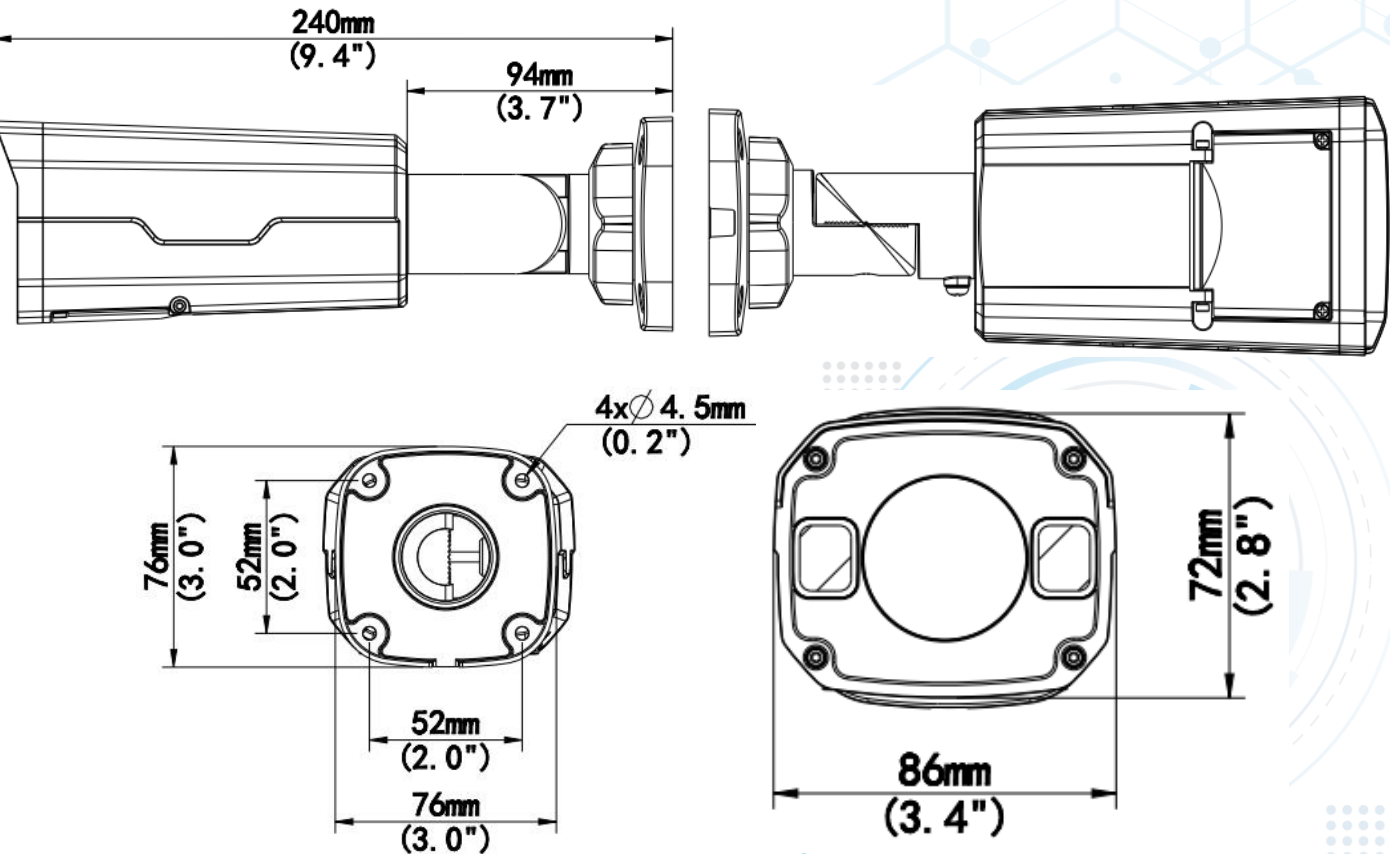

HU-NP226D/I3E-MF

KEY FEATURES

- Ultra 265, H.265, H.264
- IR: Up to 30m
- IP67
- Support Micro SD, up to 256GB
- Support PoE
- Smart Function: Intrusion, Human Body Detection, Motion detection, Tampering alarm, Enter and loiter in a pre-defined virtual region

Specification

	Model No.ZZ	HU-NP226D/I3E-MF
Camera	Image Sensor	1/2.7" CMOS sensor
	Resolution	2Mp
	Minimum Illumination	Colour: 0.01Lux (F2.0, AGC ON), 0Lux with IR on
Lens	Focus length	2.8~12mm
	Lens Type	Manual zoom lens
	View Angle	H: 112.7° ~ 28.1°, V: 60.1° ~ 15.4°, O: 146.5° ~ 33.2°
	DORI distance	D: 42 ~ 180m, O: 16.8 ~ 72m, R: 8.4 ~ 36m, I: 4.2 ~ 18m
Night vision	IR range	Up to 30m
Camera features	DNR	2D/3D DNR
	S/N	>52dB
	WDR	DWDR
	HLC	Support
	BLC	Support
	OSD	Up to 4 OSD
	Privacy Mask	Up to 4 areas
	Motion detection	Up to 4 areas
Smart	Behavior Detection	Intrusion, Human Body Detection, Motion detection, Tampering alarm
	Intrusion	Enter and loiter in a pre-defined virtual region
Video	Video compression	Ultra 265, H.265, H.264, MJPEG
	H.264 code profile	Baseline profile, Main Profile, High Profile
	Frame rate	Main Stream: 1080P (1920*1080), Max 30fps; Sub Stream: 720P (1280*720), Max 30fps; Third Stream: D1 (704*576), Max 30fps
Network	Onvif	ONVIF (Profile S, Profile G, Profile T), API
	Interface	10/100M Base-TX Ethernet
	Web Browser	Plug-in required live view: IE9+, Chrome 41 and below, Firefox 52 and below
General	Storage	Micro SD, up to 256GB
	Power	DC 12V±25%, PoE(IEEE 802.3af) Max 6.5W
	Waterproof	IP67
	Working Enviroment	-30°C ~ 60°C (-22°F ~ 140°F), Humidity: ≤95% RH (non-condensing)
	Weight	1kg
	Dimensions (Lx W x H)	240.3 × 86.4 × 75.6mm (9.46" × 3.4" × 2.98")