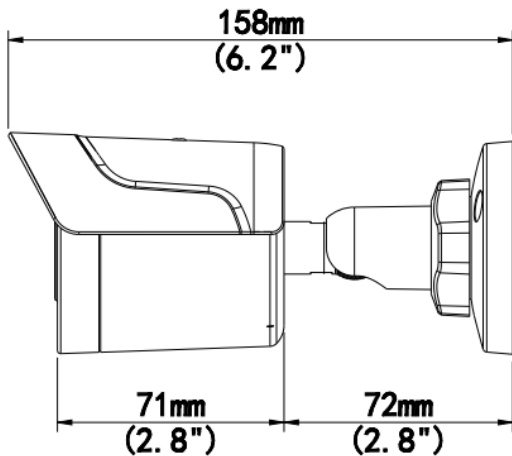

HU-NP241/I3

KEY FEATURES

- Ultra 265, H.265, H.264
- IR: Up to 30m
- IP67

Specification

	Model No.ZZ	HU-NP241/I3
Camera	Image Sensor	1/2.7" CMOS sensor
	Resolution	2Mp
	Minimum Illumination	Colour: 0.02Lux (F2.0, AGC ON), 0Lux with IR on
Lens	Focus length	4.0mm
	Lens Type	Fixed
	View Angle	H: 86.5°, V: 44.1°, O: 106.4°
	DORI distance	D: 66.7m, O: 26.7m, R: 13.3m, I: 6.7m
Night vision	IR range	Up to 30m
Camera features	DNR	2D/3D DNR
	S/N	>52dB
	WDR	DWDR
	HLC	Support
	BLC	Support
	OSD	Up to 4 OSD
	Privacy Mask	Up to 4 areas
	Motion detection	Up to 4 areas
Video	Video compression	Ultra 265, H.265, H.264
	H.264 code profile	Baseline profile, Main Profile
	Frame rate	Main Stream: 1080P (1920*1080), Max 25fps; Sub Stream: 4CIF (704*576), Max 25fps
Network	Onvif	ONVIF (Profile T), API
	Interface	10/100M Base-TX Ethernet
	Web Browser	Plug-in required live view: IE9+, Chrome 41 and below, Firefox 52 and below
General	Power	DC 12V±25%, Max 5.5W
	Waterproof	IP67
	Working Enviroment	-30°C ~ 60°C (-22°F ~ 140°F), Humidity: ≤95% RH (non-condensing)
	Weight	0.27kg
	Dimensions	162.2 × 62.7 × 62.4mm (6.4" × 2.5" × 2.5")