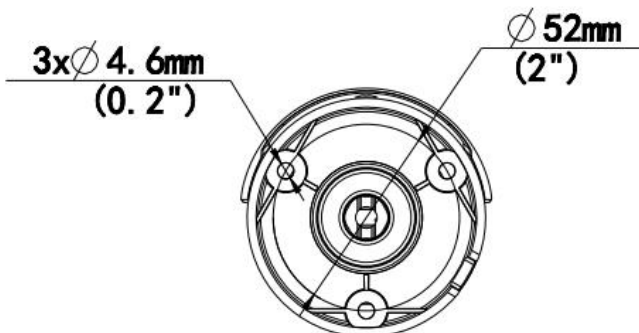

HU-NP241/I3

KEY FEATURES

- Ultra 265, H.265, H.264
- IR: Up to 30m
- IP67

Specification

	Model No.ZZ	HU-NP241/I3
Camera	Image Sensor	1/2.7" CMOS sensor
	Resolution	2Mp
	Minimum Illumination	Colour: 0.02Lux (F2.0, AGC ON), 0Lux with IR on
Lens	Focus length	4.0mm
	Lens Type	Fixed
	View Angle	H: 86.5°, V: 44.1°, O: 106.4°
	DORI distance	D: 66.7m, O: 26.7m, R: 13.3m, I: 6.7m
Night vision	IR range	Up to 30m
Camera features	DNR	2D/3D DNR
	S/N	>52dB
	WDR	DWDR
	HLC	Support
	BLC	Support
	OSD	Up to 4 OSD
	Privacy Mask	Up to 4 areas
	Motion detection	Up to 4 areas
Video	Video compression	Ultra 265, H.265, H.264
	H.264 code profile	Baseline profile, Main Profile
	Frame rate	Main Stream: 1080P (1920*1080), Max 25fps; Sub Stream: 4CIF (704*576), Max 25fps
Network	Onvif	ONVIF (Profile T), API
	Interface	10/100M Base-TX Ethernet
	Web Browser	Plug-in required live view: IE9+, Chrome 41 and below, Firefox 52 and below
General	Power	DC 12V±25%, Max 5.5W
	Waterproof	IP67
	Working Enviroment	-30°C ~ 60°C (-22°F ~ 140°F), Humidity: ≤95% RH (non-condensing)
	Weight	0.27kg
	Dimensions	162.2 × 62.7 × 62.4mm (6.4" × 2.5" × 2.5")