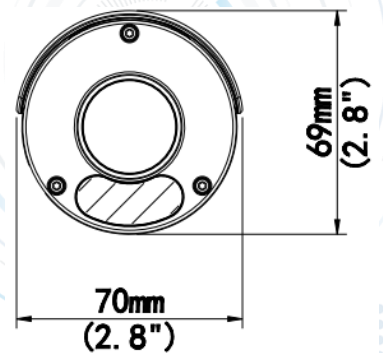

HU-NP241/I3

KEY FEATURES

- Ultra 265, H.265, H.264
- IR: Up to 30m
- IP67

Specification

	Model No.ZZ	HU-NP241/I3
Camera	Image Sensor	1/2.7" CMOS sensor
	Resolution	2Mp
	Minimum Illumination	Colour: 0.02Lux (F2.0, AGC ON), 0Lux with IR on
Lens	Focus length	4.0mm
	Lens Type	Fixed
	View Angle	H: 86.5°, V: 44.1°, O: 106.4°
	DORI distance	D: 66.7m, O: 26.7m, R: 13.3m, I: 6.7m
Night vision	IR range	Up to 30m
Camera features	DNR	2D/3D DNR
	S/N	>52dB
	WDR	DWDR
	HLC	Support
	BLC	Support
	OSD	Up to 4 OSD
	Privacy Mask	Up to 4 areas
	Motion detection	Up to 4 areas
Video	Video compression	Ultra 265, H.265, H.264
	H.264 code profile	Baseline profile, Main Profile
	Frame rate	Main Stream: 1080P (1920*1080), Max 25fps; Sub Stream: 4CIF (704*576), Max 25fps
Network	Onvif	ONVIF (Profile T), API
	Interface	10/100M Base-TX Ethernet
	Web Browser	Plug-in required live view: IE9+, Chrome 41 and below, Firefox 52 and below
General	Power	DC 12V±25%, Max 5.5W
	Waterproof	IP67
	Working Enviroment	-30°C ~ 60°C (-22°F ~ 140°F), Humidity: ≤95% RH (non-condensing)
	Weight	0.27kg
	Dimensions	162.2 × 62.7 × 62.4mm (6.4" × 2.5" × 2.5")