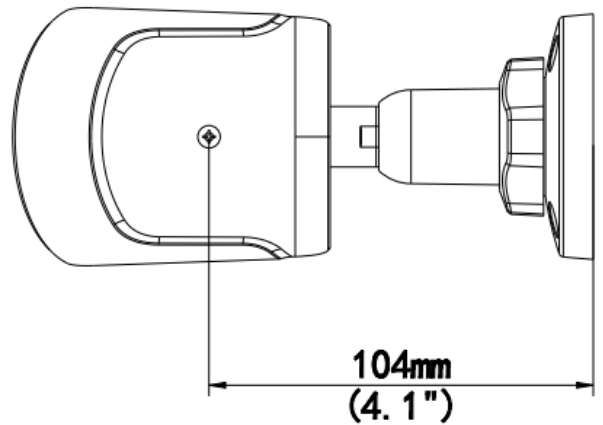

HU-NP241/I3

KEY FEATURES

- Ultra 265, H.265, H.264
- IR: Up to 30m
- IP67

Specification

	Model No.ZZ	HU-NP241/I3
Camera	Image Sensor	1/2.7" CMOS sensor
	Resolution	2Mp
	Minimum Illumination	Colour: 0.02Lux (F2.0, AGC ON), 0Lux with IR on
Lens	Focus length	4.0mm
	Lens Type	Fixed
	View Angle	H: 86.5°, V: 44.1°, O: 106.4°
	DORI distance	D: 66.7m, O: 26.7m, R: 13.3m, I: 6.7m
Night vision	IR range	Up to 30m
Camera features	DNR	2D/3D DNR
	S/N	>52dB
	WDR	DWDR
	HLC	Support
	BLC	Support
	OSD	Up to 4 OSD
	Privacy Mask	Up to 4 areas
	Motion detection	Up to 4 areas
Video	Video compression	Ultra 265, H.265, H.264
	H.264 code profile	Baseline profile, Main Profile
	Frame rate	Main Stream: 1080P (1920*1080), Max 25fps; Sub Stream: 4CIF (704*576), Max 25fps
Network	Onvif	ONVIF (Profile T), API
	Interface	10/100M Base-TX Ethernet
	Web Browser	Plug-in required live view: IE9+, Chrome 41 and below, Firefox 52 and below
General	Power	DC 12V±25%, Max 5.5W
	Waterproof	IP67
	Working Enviroment	-30°C ~ 60°C (-22°F ~ 140°F), Humidity: ≤95% RH (non-condensing)
	Weight	0.27kg
	Dimensions	162.2 × 62.7 × 62.4mm (6.4" × 2.5" × 2.5")