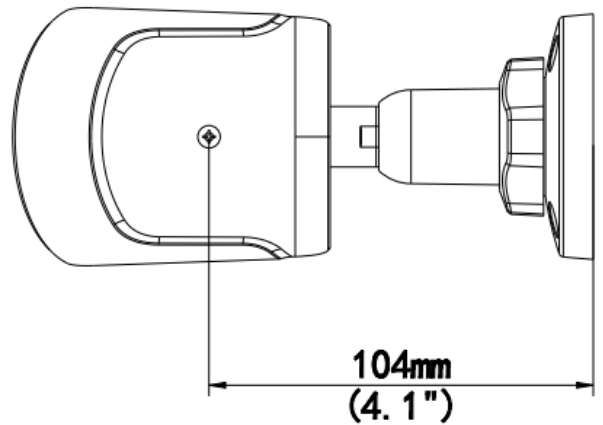

### KEY FEATURES

- Ultra 265, H.265, H.264
- IR range: Up to 30m
- IP67
- PoE

## Specification

	Model No.ZZ	HU-NP241/I3E
Camera	Image Sensor	1/2.7" CMOS sensor
	Resolution	2Mp
	Minimum Illumination	Colour: 0.02Lux (F2.0, AGC ON), 0Lux with IR on
Lens	Focus length	4.0mm
	Lens Type	Fixed
	View Angle	H: 86.5°, V: 44.1°, O: 106.4°
	DORI distance	D: 66.7m, O: 26.7m, R: 13.3m, I: 6.7m
Night vision	IR range	Up to 30m
Camera features	DNR	2D/3D DNR
	S/N	>52dB
	WDR	DWDR
	HLC	Support
	BLC	Support
	OSD	Up to 4 OSD
	Privacy Mask	Up to 4 areas
	Motion detection	Up to 4 areas
Video	Video compression	Ultra 265, H.265, H.264
	H.264 code profile	Baseline profile, Main Profile
	Frame rate	Main Stream: 1080P (1920*1080), Max 25fps; Sub Stream: 4CIF (704*576), Max 25fps; Third Stream: CIF (352*288), Max 25fps
Network	Onvif	ONVIF (Profile T), API
	Interface	10/100M Base-TX Ethernet
	Web Browser	Plug-in required live view: IE9+, Chrome 41 and below, Firefox 52 and below
General	Power	DC 12V±25%, PoE (IEEE 802.3af), Max 5.5W
	Waterproof	IP67
	Working Enviroment	-30°C ~ 60°C (-22°F ~ 140°F), Humidity: ≤95% RH (non-condensing)
	Weight	0.27kg
	Dimensions	167.3 × 62.9 × 62.7mm (6.6" × 2.5" × 2.5")