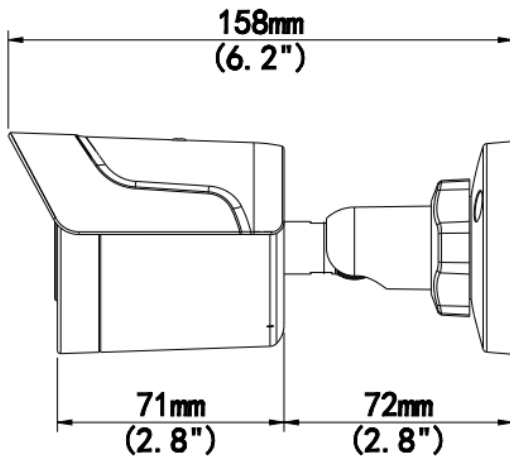

### KEY FEATURES

- Ultra 265, H.265, H.264
- IR range: Up to 30m
- IP67
- PoE

## Specification

	Model No.ZZ	HU-NP241/I3E
Camera	Image Sensor	1/2.7" CMOS sensor
	Resolution	2Mp
	Minimum Illumination	Colour: 0.02Lux (F2.0, AGC ON), 0Lux with IR on
Lens	Focus length	4.0mm
	Lens Type	Fixed
	View Angle	H: 86.5°, V: 44.1°, O: 106.4°
	DORI distance	D: 66.7m, O: 26.7m, R: 13.3m, I: 6.7m
Night vision	IR range	Up to 30m
Camera features	DNR	2D/3D DNR
	S/N	>52dB
	WDR	DWDR
	HLC	Support
	BLC	Support
	OSD	Up to 4 OSD
	Privacy Mask	Up to 4 areas
	Motion detection	Up to 4 areas
Video	Video compression	Ultra 265, H.265, H.264
	H.264 code profile	Baseline profile, Main Profile
	Frame rate	Main Stream: 1080P (1920*1080), Max 25fps; Sub Stream: 4CIF (704*576), Max 25fps; Third Stream: CIF (352*288), Max 25fps
Network	Onvif	ONVIF (Profile T), API
	Interface	10/100M Base-TX Ethernet
	Web Browser	Plug-in required live view: IE9+, Chrome 41 and below, Firefox 52 and below
General	Power	DC 12V±25%, PoE (IEEE 802.3af), Max 5.5W
	Waterproof	IP67
	Working Enviroment	-30°C ~ 60°C (-22°F ~ 140°F), Humidity: ≤95% RH (non-condensing)
	Weight	0.27kg
	Dimensions	167.3 × 62.9 × 62.7mm (6.6" × 2.5" × 2.5")