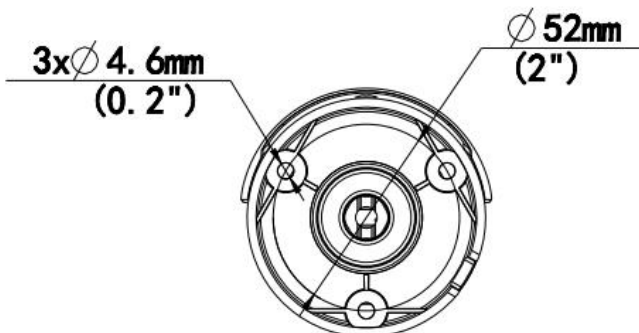

### KEY FEATURES

- Ultra 265, H.265, H.264
- IR range: Up to 30m
- IP67
- PoE

## Specification

	Model No.ZZ	HU-NP241/I3E
Camera	Image Sensor	1/2.7" CMOS sensor
	Resolution	2Mp
	Minimum Illumination	Colour: 0.02Lux (F2.0, AGC ON), 0Lux with IR on
Lens	Focus length	4.0mm
	Lens Type	Fixed
	View Angle	H: 86.5°, V: 44.1°, O: 106.4°
	DORI distance	D: 66.7m, O: 26.7m, R: 13.3m, I: 6.7m
Night vision	IR range	Up to 30m
Camera features	DNR	2D/3D DNR
	S/N	>52dB
	WDR	DWDR
	HLC	Support
	BLC	Support
	OSD	Up to 4 OSD
	Privacy Mask	Up to 4 areas
	Motion detection	Up to 4 areas
Video	Video compression	Ultra 265, H.265, H.264
	H.264 code profile	Baseline profile, Main Profile
	Frame rate	Main Stream: 1080P (1920*1080), Max 25fps; Sub Stream: 4CIF (704*576), Max 25fps; Third Stream: CIF (352*288), Max 25fps
Network	Onvif	ONVIF (Profile T), API
	Interface	10/100M Base-TX Ethernet
	Web Browser	Plug-in required live view: IE9+, Chrome 41 and below, Firefox 52 and below
General	Power	DC 12V±25%, PoE (IEEE 802.3af), Max 5.5W
	Waterproof	IP67
	Working Enviroment	-30°C ~ 60°C (-22°F ~ 140°F), Humidity: ≤95% RH (non-condensing)
	Weight	0.27kg
	Dimensions	167.3 × 62.9 × 62.7mm (6.6" × 2.5" × 2.5")