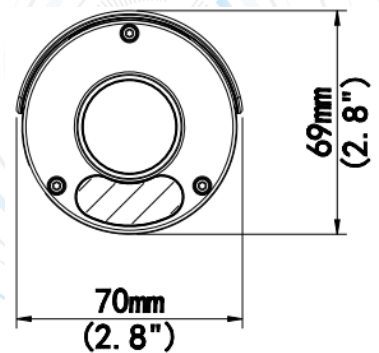

### KEY FEATURES

- Ultra 265, H.265, H.264
- IR range: Up to 30m
- IP67
- PoE

## Specification

	Model No.ZZ	HU-NP241/I3E
Camera	Image Sensor	1/2.7" CMOS sensor
	Resolution	2Mp
	Minimum Illumination	Colour: 0.02Lux (F2.0, AGC ON), 0Lux with IR on
Lens	Focus length	4.0mm
	Lens Type	Fixed
	View Angle	H: 86.5°, V: 44.1°, O: 106.4°
	DORI distance	D: 66.7m, O: 26.7m, R: 13.3m, I: 6.7m
Night vision	IR range	Up to 30m
Camera features	DNR	2D/3D DNR
	S/N	>52dB
	WDR	DWDR
	HLC	Support
	BLC	Support
	OSD	Up to 4 OSD
	Privacy Mask	Up to 4 areas
	Motion detection	Up to 4 areas
Video	Video compression	Ultra 265, H.265, H.264
	H.264 code profile	Baseline profile, Main Profile
	Frame rate	Main Stream: 1080P (1920*1080), Max 25fps; Sub Stream: 4CIF (704*576), Max 25fps; Third Stream: CIF (352*288), Max 25fps
Network	Onvif	ONVIF (Profile T), API
	Interface	10/100M Base-TX Ethernet
	Web Browser	Plug-in required live view: IE9+, Chrome 41 and below, Firefox 52 and below
General	Power	DC 12V±25%, PoE (IEEE 802.3af), Max 5.5W
	Waterproof	IP67
	Working Enviroment	-30°C ~ 60°C (-22°F ~ 140°F), Humidity: ≤95% RH (non-condensing)
	Weight	0.27kg
	Dimensions	167.3 × 62.9 × 62.7mm (6.6" × 2.5" × 2.5")