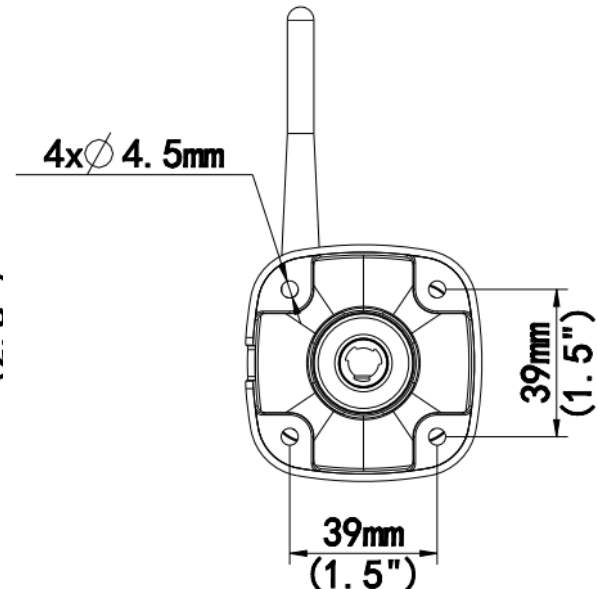

HU-NP243DW/I3

KEY FEATURES

- Ultra 265, H.265, H.264
- IR range: Up to 30m
- IP67
- Support Wireless
- Support MicroSD 256GB
- Smart Function: Intrusion, Human Body Detection, Motion detection, Tampering alarm, Enter and loiter in a pre-defined virtual region

Specification

	Model No.ZZ	HU-NP243DW/I3
Camera	Image Sensor	1/2.7" CMOS sensor
	Resolution	2Mp
	Minimum Illumination	Colour: 0.02Lux (F2.0, AGC ON), 0Lux with IR on
Lens	Focus length	4.0mm
	Lens Type	Fixed
	View Angle	H: 86.5°, V: 44.1°, O: 106.4°
	DORI distance	D: 60m, O: 24m, R: 12m, I: 6m
Night vision	IR range	Up to 30m
Camera features	DNR	2D/3D DNR
	S/N	>52dB
	WDR	DWDR
	HLC	Support
	BLC	Support
	Defog	Digital Defog
	OSD	Up to 4 OSD
	Privacy Mask	Up to 4 areas
	Motion detection	Up to 4 areas
Smart	Behavior Detection	Intrusion, Human Body Detection, Motion detection, Tampering alarm
	Intrusion	Enter and loiter in a pre-defined virtual region
Video	Video compression	Ultra 265, H.265, H.264
	H.264 code profile	Baseline profile, Main Profile
	Frame rate	Main Stream: 2MP(1920*1080), Max 20fps; Sub Stream: 720P (1280*720), Max 20fps; Third Stream: 4CIF (704*576), Max 20fps