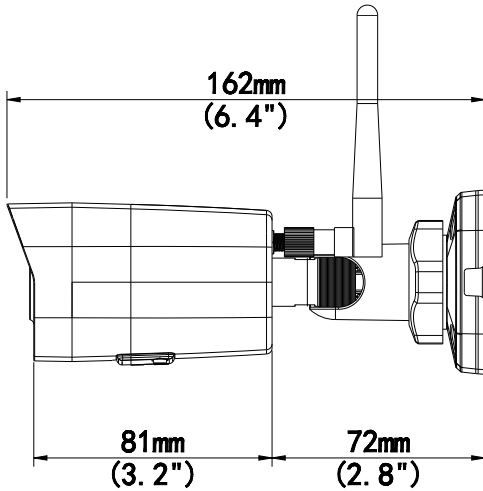

HU-NP243DW/I3

KEY FEATURES

- Ultra 265, H.265, H.264
- IR range: Up to 30m
- IP67
- Support Wireless
- Support MicroSD 256GB
- Smart Function: Intrusion, Human Body Detection, Motion detection, Tampering alarm, Enter and loiter in a pre-defined virtual region

Specification

	Model No.ZZ	HU-NP243DW/I3
Camera	Image Sensor	1/2.7" CMOS sensor
	Resolution	2Mp
	Minimum Illumination	Colour: 0.02Lux (F2.0, AGC ON), 0Lux with IR on
Lens	Focus length	4.0mm
	Lens Type	Fixed
	View Angle	H: 86.5°, V: 44.1°, O: 106.4°
	DORI distance	D: 60m, O: 24m, R: 12m, I: 6m
Night vision	IR range	Up to 30m
Camera features	DNR	2D/3D DNR
	S/N	>52dB
	WDR	DWDR
	HLC	Support
	BLC	Support
	Defog	Digital Defog
	OSD	Up to 4 OSD
	Privacy Mask	Up to 4 areas
	Motion detection	Up to 4 areas
Smart	Behavior Detection	Intrusion, Human Body Detection, Motion detection, Tampering alarm
	Intrusion	Enter and loiter in a pre-defined virtual region
Video	Video compression	Ultra 265, H.265, H.264
	H.264 code profile	Baseline profile, Main Profile
	Frame rate	Main Stream: 2MP(1920*1080), Max 20fps; Sub Stream: 720P (1280*720), Max 20fps; Third Stream: 4CIF (704*576), Max 20fps