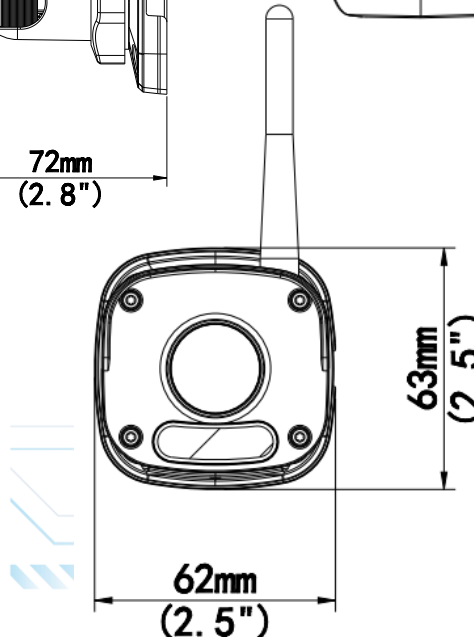

HU-NP243DW/I3

KEY FEATURES

- Ultra 265, H.265, H.264
- IR range: Up to 30m
- IP67
- Support Wireless
- Support MicroSD 256GB
- Smart Function: Intrusion, Human Body Detection, Motion detection, Tampering alarm, Enter and loiter in a pre-defined virtual region

Specification

	Model No.ZZ	HU-NP243DW/I3
Camera	Image Sensor	1/2.7" CMOS sensor
	Resolution	2Mp
	Minimum Illumination	Colour: 0.02Lux (F2.0, AGC ON), 0Lux with IR on
Lens	Focus length	4.0mm
	Lens Type	Fixed
	View Angle	H: 86.5°, V: 44.1°, O: 106.4°
	DORI distance	D: 60m, O: 24m, R: 12m, I: 6m
Night vision	IR range	Up to 30m
Camera features	DNR	2D/3D DNR
	S/N	>52dB
	WDR	DWDR
	HLC	Support
	BLC	Support
	Defog	Digital Defog
	OSD	Up to 4 OSD
	Privacy Mask	Up to 4 areas
	Motion detection	Up to 4 areas
Smart	Behavior Detection	Intrusion, Human Body Detection, Motion detection, Tampering alarm
	Intrusion	Enter and loiter in a pre-defined virtual region
Video	Video compression	Ultra 265, H.265, H.264
	H.264 code profile	Baseline profile, Main Profile
	Frame rate	Main Stream: 2MP(1920*1080), Max 20fps; Sub Stream: 720P (1280*720), Max 20fps; Third Stream: 4CIF (704*576), Max 20fps