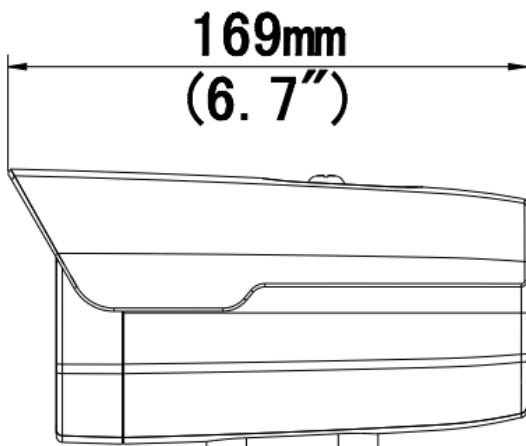

HUVIRON

Create your own safety

HU-NP244DF/I3E

KEY FEATURES

- Ultra 265, H.265, H.264
- Full Color
- IR range: Up to 30m
- IP67
- PoE
- Smart Function: Human Body Detection, Motion Detection

Specification

	Model No.ZZ	HU-NP244DF/I3E
Camera	Image Sensor	1/2.7" CMOS sensor
	Resolution	2Mp
	Minimum Illumination	Colour: 0.005Lux (F1.6, AGC ON)
Lens	Focus length	4.0mm
	Lens Type	Fixed
	View Angle	H: 86.5°, V: 44.1°, O: 106.4°
	DORI distance	D: 60m, O: 24m, R: 12m, I: 6m
Night vision	Full Color	Support
	LEDs number	4
	LED distance	Up to 30m
Camera features	DNR	2D/3D DNR
	S/N	>52dB
	WDR	DWDR
	HLC	Support
	BLC	Support
	OSD	Up to 4 OSD
	Defog	Digital Defog
	Privacy Mask	Up to 4 areas
	Motion detection	Up to 4 areas
Smart	Behavior Detection	Human Body Detection, Motion Detection
Video	Video compression	Ultra 265, H.265, H.264
	H.264 code profile	Baseline profile, Main Profile
	Frame rate	Main Stream: 1080P (1920*1080), Max 30fps; Sub Stream: 4CIF (704*576), Max 30fps;
Network	Onvif	ONVIF (Profile S, Profile T), API
	Interface	10/100M Base-TX Ethernet
	Web Browser	Plug-in required live view: IE9+, Chrome 41 and below, Firefox 52 and below
General	Power	DC 12V±25%, PoE (IEEE 802.3af), Max 6W
	Surge Protection	2KV
	Waterproof	IP67
	Working Enviroment	-30°C ~ 60°C (-22°F ~ 140°F), Humidity: ≤95% RH (non-condensing)
	Weight	0.38kg
	Dimensions	169.4 × 98.1 × 92.0mm (6.7" × 3.9" × 3.6")