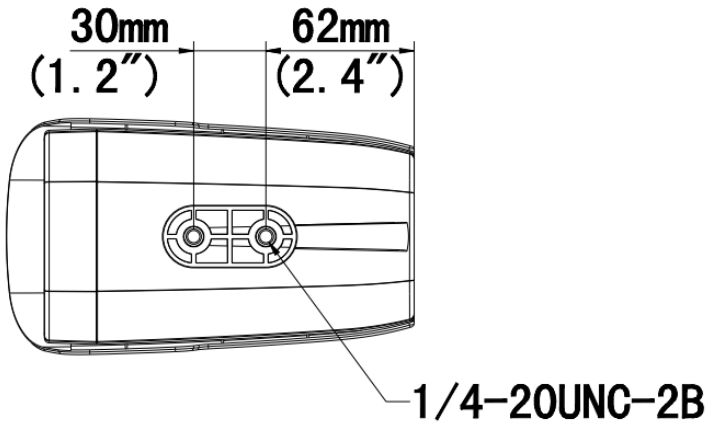

HUVIRON

Create your own safety

HU-NP244DF/I3E

KEY FEATURES

- Ultra 265, H.265, H.264
- Full Color
- IR range: Up to 30m
- IP67
- PoE
- Smart Function: Human Body Detection, Motion Detection

Specification

	Model No.ZZ	HU-NP244DF/I3E
Camera	Image Sensor	1/2.7" CMOS sensor
	Resolution	2Mp
	Minimum Illumination	Colour: 0.005Lux (F1.6, AGC ON)
Lens	Focus length	4.0mm
	Lens Type	Fixed
	View Angle	H: 86.5°, V: 44.1°, O: 106.4°
	DORI distance	D: 60m, O: 24m, R: 12m, I: 6m
Night vision	Full Color	Support
	LEDs number	4
	LED distance	Up to 30m
Camera features	DNR	2D/3D DNR
	S/N	>52dB
	WDR	DWDR
	HLC	Support
	BLC	Support
	OSD	Up to 4 OSD
	Defog	Digital Defog
	Privacy Mask	Up to 4 areas
	Motion detection	Up to 4 areas
Smart	Behavior Detection	Human Body Detection, Motion Detection
Video	Video compression	Ultra 265, H.265, H.264
	H.264 code profile	Baseline profile, Main Profile
	Frame rate	Main Stream: 1080P (1920*1080), Max 30fps; Sub Stream: 4CIF (704*576), Max 30fps;
Network	Onvif	ONVIF (Profile S, Profile T), API
	Interface	10/100M Base-TX Ethernet
	Web Browser	Plug-in required live view: IE9+, Chrome 41 and below, Firefox 52 and below
General	Power	DC 12V±25%, PoE (IEEE 802.3af), Max 6W
	Surge Protection	2KV
	Waterproof	IP67
	Working Enviroment	-30°C ~ 60°C (-22°F ~ 140°F), Humidity: ≤95% RH (non-condensing)
	Weight	0.38kg
	Dimensions	169.4 × 98.1 × 92.0mm (6.7" × 3.9" × 3.6")