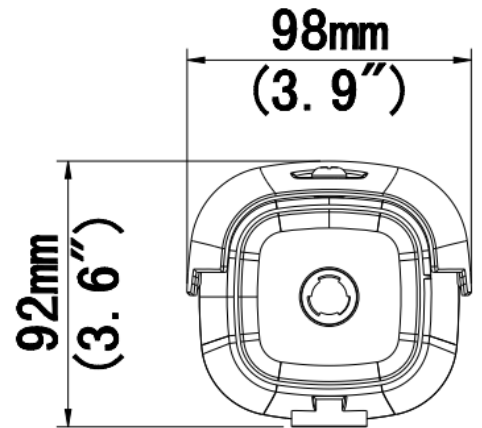

HUVIRON

Create your own safety

HU-NP244DF/I3E

KEY FEATURES

- Ultra 265, H.265, H.264
- Full Color
- IR range: Up to 30m
- IP67
- PoE
- Smart Function: Human Body Detection, Motion Detection

Specification

	Model No.ZZ	HU-NP244DF/I3E
Camera	Image Sensor	1/2.7" CMOS sensor
	Resolution	2Mp
	Minimum Illumination	Colour: 0.005Lux (F1.6, AGC ON)
Lens	Focus length	4.0mm
	Lens Type	Fixed
	View Angle	H: 86.5°, V: 44.1°, O: 106.4°
	DORI distance	D: 60m, O: 24m, R: 12m, I: 6m
Night vision	Full Color	Support
	LEDs number	4
	LED distance	Up to 30m
Camera features	DNR	2D/3D DNR
	S/N	>52dB
	WDR	DWDR
	HLC	Support
	BLC	Support
	OSD	Up to 4 OSD
	Defog	Digital Defog
	Privacy Mask	Up to 4 areas
	Motion detection	Up to 4 areas
Smart	Behavior Detection	Human Body Detection, Motion Detection
Video	Video compression	Ultra 265, H.265, H.264
	H.264 code profile	Baseline profile, Main Profile
	Frame rate	Main Stream: 1080P (1920*1080), Max 30fps; Sub Stream: 4CIF (704*576), Max 30fps;
Network	Onvif	ONVIF (Profile S, Profile T), API
	Interface	10/100M Base-TX Ethernet
	Web Browser	Plug-in required live view: IE9+, Chrome 41 and below, Firefox 52 and below
General	Power	DC 12V±25%, PoE (IEEE 802.3af), Max 6W
	Surge Protection	2KV
	Waterproof	IP67
	Working Enviroment	-30°C ~ 60°C (-22°F ~ 140°F), Humidity: ≤95% RH (non-condensing)
	Weight	0.38kg
	Dimensions	169.4 × 98.1 × 92.0mm (6.7" × 3.9" × 3.6")