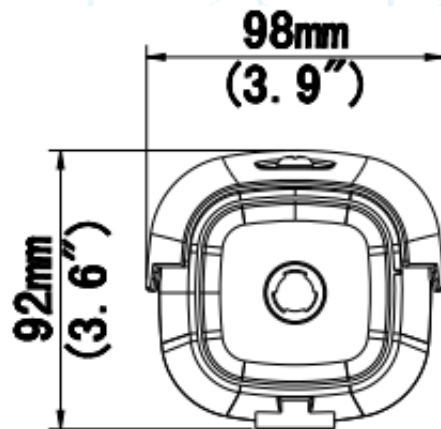

HU-NP244/I6E

KEY FEATURES

- Ultra 265, H.265, H.264
- IR: Up to 60m
- IP67
- PoE

1/4-20UNC-2B

Specification

	Model No.ZZ	HU-NP244/I6E
Camera	Image Sensor	1/2.7" CMOS sensor
	Resolution	2Mp
	Minimum Illumination	Colour: 0.01Lux (F2.0, AGC ON), 0Lux with IR on
Lens	Focus length	4.0mm
	Lens Type	Fixed
	View Angle	H: 86.5°, V: 44.1°, O: 106.4°
	DORI distance	D: 60m, O: 24m, R: 12m, I: 6m
Night vision	IR range	Up to 60m
Camera features	DNR	2D/3D DNR
	S/N	>52dB
	WDR	DWDR
	HLC	Support
	BLC	Support
	OSD	Up to 4 OSD
	Privacy Mask	Up to 4 areas
	Motion detection	Up to 4 areas
Video	Video compression	Ultra 265, H.265, H.264
	H.264 code profile	Baseline profile, Main Profile
	Frame rate	Main Stream: 1080P (1920*1080), Max 25fps; Sub Stream: 4CIF (704*576), Max 25fps;
Network	Onvif	ONVIF (Profile T), API
	Interface	10/100M Base-TX Ethernet
	Web Browser	Plug-in required live view: IE9+, Chrome 41 and below, Firefox 52 and below
General	Power	DC 12V±25%, PoE (IEEE 802.3af), Max 5W
	Waterproof	IP67
	Working Enviroment	-30°C ~ 60°C (-22°F ~ 140°F), Humidity: ≤95% RH (non-condensing)
	Weight	0.38kg
	Dimensions	169.4 × 98.1 × 92.0mm (6.7" × 3.9" × 3.6")