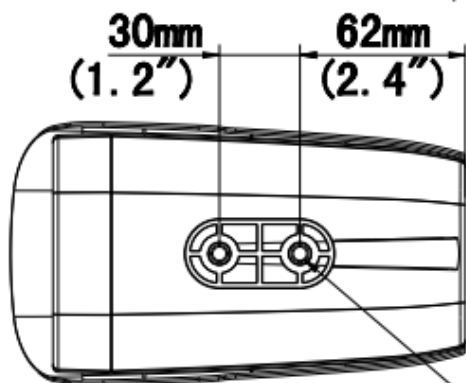

HU-NP244/I6E

KEY FEATURES

- Ultra 265, H.265, H.264
- IR: Up to 60m
- IP67
- PoE

1/4-20UNC-2B

Specification

	Model No.ZZ	HU-NP244/I6E
Camera	Image Sensor	1/2.7" CMOS sensor
	Resolution	2Mp
	Minimum Illumination	Colour: 0.01Lux (F2.0, AGC ON), 0Lux with IR on
Lens	Focus length	4.0mm
	Lens Type	Fixed
	View Angle	H: 86.5°, V: 44.1°, O: 106.4°
	DORI distance	D: 60m, O: 24m, R: 12m, I: 6m
Night vision	IR range	Up to 60m
Camera features	DNR	2D/3D DNR
	S/N	>52dB
	WDR	DWDR
	HLC	Support
	BLC	Support
	OSD	Up to 4 OSD
	Privacy Mask	Up to 4 areas
	Motion detection	Up to 4 areas
Video	Video compression	Ultra 265, H.265, H.264
	H.264 code profile	Baseline profile, Main Profile
	Frame rate	Main Stream: 1080P (1920*1080), Max 25fps; Sub Stream: 4CIF (704*576), Max 25fps;
Network	Onvif	ONVIF (Profile T), API
	Interface	10/100M Base-TX Ethernet
	Web Browser	Plug-in required live view: IE9+, Chrome 41 and below, Firefox 52 and below
General	Power	DC 12V±25%, PoE (IEEE 802.3af), Max 5W
	Waterproof	IP67
	Working Enviroment	-30°C ~ 60°C (-22°F ~ 140°F), Humidity: ≤95% RH (non-condensing)
	Weight	0.38kg
	Dimensions	169.4 × 98.1 × 92.0mm (6.7" × 3.9" × 3.6")