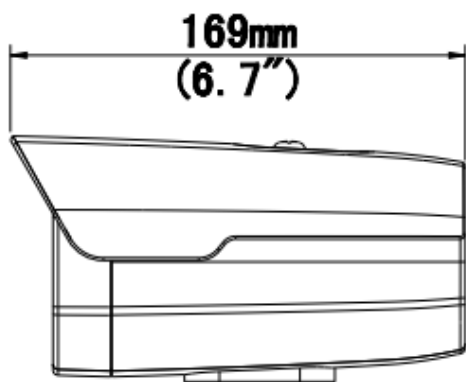

HU-NP244/I6E

KEY FEATURES

- Ultra 265, H.265, H.264
- IR: Up to 60m
- IP67
- PoE

1/4-20UNC-2B

Specification

	Model No.ZZ	HU-NP244/I6E
Camera	Image Sensor	1/2.7" CMOS sensor
	Resolution	2Mp
	Minimum Illumination	Colour: 0.01Lux (F2.0, AGC ON), 0Lux with IR on
Lens	Focus length	4.0mm
	Lens Type	Fixed
	View Angle	H: 86.5°, V: 44.1°, O: 106.4°
	DORI distance	D: 60m, O: 24m, R: 12m, I: 6m
Night vision	IR range	Up to 60m
Camera features	DNR	2D/3D DNR
	S/N	>52dB
	WDR	DWDR
	HLC	Support
	BLC	Support
	OSD	Up to 4 OSD
	Privacy Mask	Up to 4 areas
	Motion detection	Up to 4 areas
Video	Video compression	Ultra 265, H.265, H.264
	H.264 code profile	Baseline profile, Main Profile
	Frame rate	Main Stream: 1080P (1920*1080), Max 25fps; Sub Stream: 4CIF (704*576), Max 25fps;
Network	Onvif	ONVIF (Profile T), API
	Interface	10/100M Base-TX Ethernet
	Web Browser	Plug-in required live view: IE9+, Chrome 41 and below, Firefox 52 and below
General	Power	DC 12V±25%, PoE (IEEE 802.3af), Max 5W
	Waterproof	IP67
	Working Enviroment	-30°C ~ 60°C (-22°F ~ 140°F), Humidity: ≤95% RH (non-condensing)
	Weight	0.38kg
	Dimensions	169.4 × 98.1 × 92.0mm (6.7" × 3.9" × 3.6")