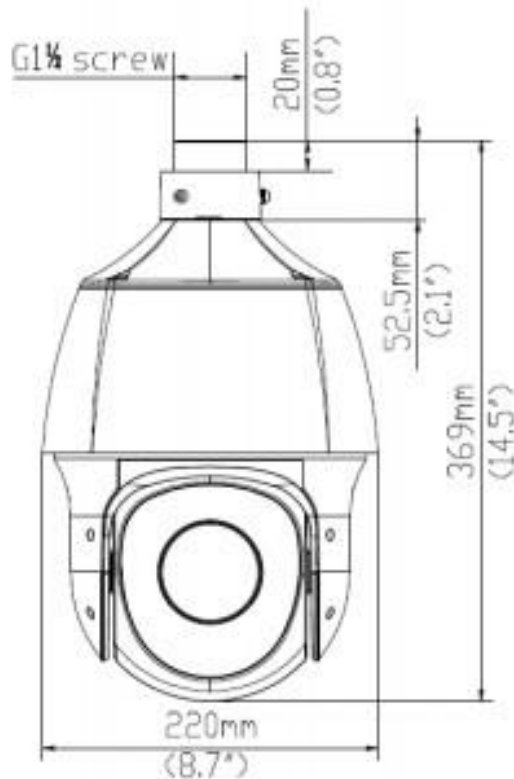

HU-NZ2322/I15

KEY FEATURES

- Ultra 265, H.265, H.264
- IR range: Up to 150m
- Optical Zoom 22x
- IP66
- Support Micro SD, up to 256GB
- Support PoE

Specification

	Model No.ZZ	HU-NZ2322/I15
Camera	Image Sensor	1/2.8" CMOS sensor
	Resolution	2Mp
	Minimum Illumination	Colour: 0.001Lux (F1.5, AGC ON), 0Lux with IR on
Lens	Focus length	5.2~114.4mm
	Lens Type	Auto focus, Zoom Motorized
	Optical Zoom	22x
	View Angle	H: 54.4°~ 3.44°, V:39.2°~ 1.9°, O: 66.9°~ 4.1°
	DORI distance	D: 83.6~1838.6m, O: 33.4~735.4m, R: 16.7~367.7m, I: 8.4~183.9m
Night vision	IR range	Up to 150m
Camera features	DNR	2D/3D DNR
	S/N	>55dB
	WDR	DWDR
	HLC	Support
	BLC	Support
	Defog Mode	Digital Defog
	Flip	Normal/Vertical/Horizontal/180°
	Privacy Mask	Up to 4 areas
	Motion detection	Up to 4 areas
Video	Video compression	Ultra 265, H.265, H.264, MJPEG
	H.264 code profile	Baseline profile, Main Profile, High Profile
	Frame rate	Main Stream: 2MP (1920*1080), Max 30fps; Sub Stream: 2MP (1920*1080), Max 30fps; Third Stream: D1 (720*576), Max 30fps

Specification

Network		Plug-in required live view: IE9+, Chrome 41 and below, Firefox 52 and below
	Client	Hu-Viewer, Hu-VMS
	Onvif	ONVIF (Profile S, Profile T), API
	Interface	10/100M Base-TX Ethernet
PTZ	Preset	1024
	Pan range	360°
	Pan Speed	0.1° ~ 240°/s, preset speed 300°/s
	Tilt range	90°
	Tilt speed	0.1° ~ 80°/s, preset speed 80°/s
	Patrol	Preset patrol, Route patrol, Recorded patrol
	Home Position	Support
General	Storage	Micro SD, up to 256GB
	Power	DC 12V±10%, Max 16 ~ 30W
	Working Enviroment	-40°C ~ 65°C (-40°F ~ 149°F), Humidity: ≤95% RH (non-condensing)
	Waterproof	IP66
	Weight	3kg
	Dimensions	Φ220 × 369mm (Φ8.7" × 14.5")