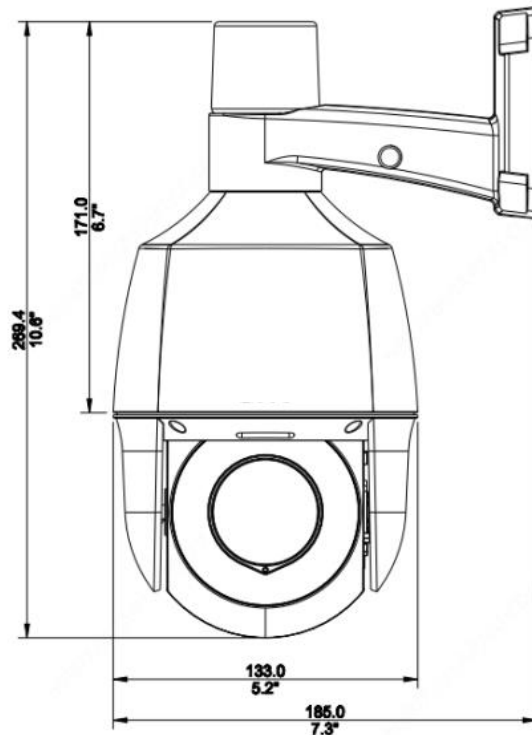

### KEY FEATURES

- Ultra 265, H.265, H.264
- IR range: Up to 50m
- IP66
- Two-way Audio
- Alarm Light
- Support Micro SD, up to 256GB
- Support PoE
- Cross Line, Intrusion, Enter Area, Leave Area detection, Motion detection, Tampering alarm, Audio Detection

## Specification

	Model No.ZZ	HU-NZ5104/ISE
Camera	Image Sensor	1/2.7" CMOS sensor
	Resolution	5Mp
	Minimum Illumination	Colour: 0.003Lux (F2.0, AGC ON), 0Lux with IR on
Lens	Focus length	2.8~12mm
	Lens Type	Auto focus, Zoom Motorized
	Optical Zoom	4x
	View Angle	H: 20.5°~ 112.9°, V:16.8°~ 59.1°, O: 21.8°~ 121.2°
	DORI distance	D: 63.0~270.0m, O: 25.2~108.0m, R: 12.6 ~54.0m, I: 6.3~27.0m
Night vision	IR range	Up to 50m
	Warm light range	Up to 10m
Camera features	DNR	2D/3D DNR
	S/N	>55dB
	WDR	120dB
	HLC	Support
	BLC	Support
	Defog	Digital Defog
	Flip	Normal/Vertical/Horizontal/180°
	Privacy Mask	Up to 8 areas
	Motion detection	Up to 4 areas
Smart	Smart Intrusion Prevention	Cross Line, Intrusion, Enter Area, Leave Area detection; Motion detection; Tampering alarm, Audio Detection
Video	Video compression	Ultra 265, H.265, H.264, MJPEG
	H.264 code profile	Baseline profile, Main Profile
	Frame rate	Main Stream: 2880*1620/2560*1440/ 2304*1296@25fps; 1920*1080@30fps; Sub Stream: 1280*720/ 720*576/ 640*360/ 704*288/ 352*288@30fps; Third Stream: 720*576/704*288/ 640*360/ 352*288, Max 30fps;