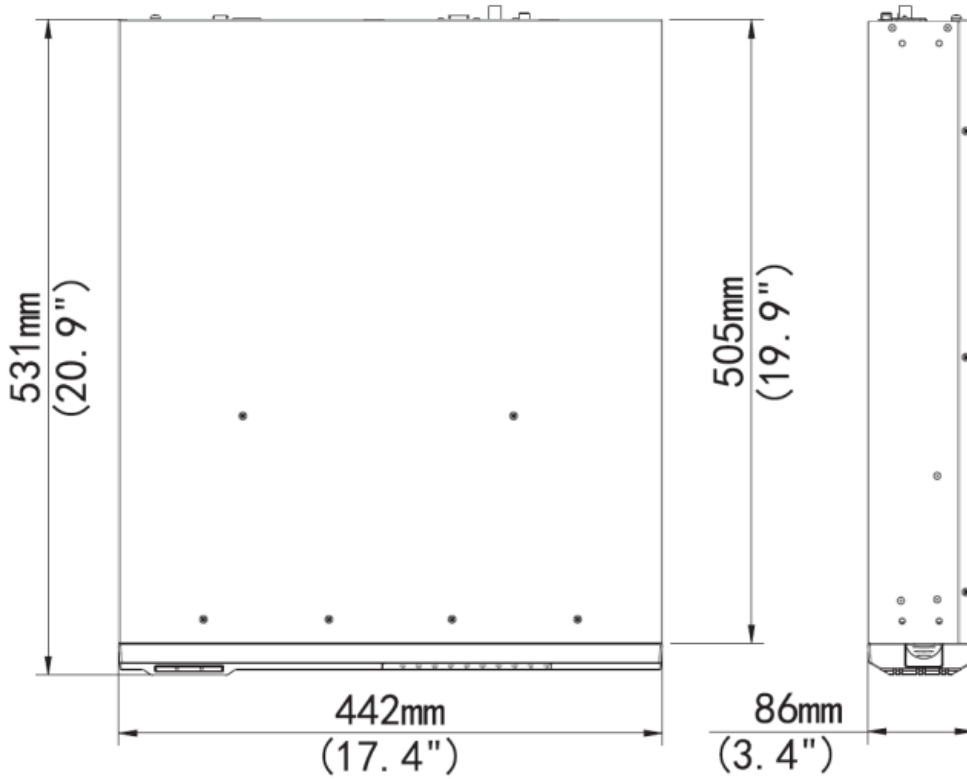

Specification

	Model	HU-RNR8332M
Video/Audio Input	IP video input	32ch
	Two-way Audio Input	1-ch, RCA
Video/Audio Output	HDMI/VGA output	HDMI1/VGA: 1920x1080p/1600x1200/1280x1024/1280x720/1024x768 HDMI2: 4K (3840x2160)/, 1920x1080p/1600x1200/1280x1024/1280x720/1024x768
	CVBS output	1-ch, BNC
	Audio output	1ch, RCA
	Recording resolution	12MP/8MP/6MP/5MP/4MP/3MP/1080p/960p/720p/D1/2CIF/CIF
	Synchronous playback	16ch
	Corridor mode screen	3/4/5/7/9/10/12/16/32
Network	Network interface	2 RJ45 10/100M/1000M- Ethernet
	Incoming Bandwidth	320Mbps
	Output Bandwidth	320Mbps
	Remote users	128
	Client	HU-Viewer, HU-VMS
Decoding	Video compression	Ultra 265/H.265/H.264
	Live view/Playback	12MP/8MP/6MP/5MP/4MP/3MP/1080p/960p/720p/D1/2CIF/CIF
	Capability	3CH x 12MP@25fps, 4CH x 4K@30fps, 8CH x 4MP@30fps, 16CH x 1080P@30fps ,32CH x 960P@25fps
Storage	Interface Type	8 SATA, 1 eSATA interface
	Capacity	Up to 8TB for each disk
	Array Type	RAID0, 1, 5, 6, 10
Smart	VCA Detection	Face detection, Intrusion detection, Cross line detection, Audio detection, Defocus detection, Scene change detection, Auto tracking
	VCA Search	Face search, Behavior search
	Statistical Analysis	People counting
External Interface	USB interface	2 USB 2.0, 1 USB 3.0
	Alarm In/Out	16 input, 4 output
	Serial Interface	1 RS232, 1 RS485
General	Power Supply	100~240VAC, Max 20W(without HDD)
	Working enviromnet	-10°C ~ + 55°C (+14°F ~ +131°F), Humidity ≤ 90% RH(non-condensing)
	Dimension(WxDxH)	442mm x531mm x86mm (17.4" x 20.9"x3.4")
	Weight(without HDD)	5.13kg

Dimensions

Rear Panel