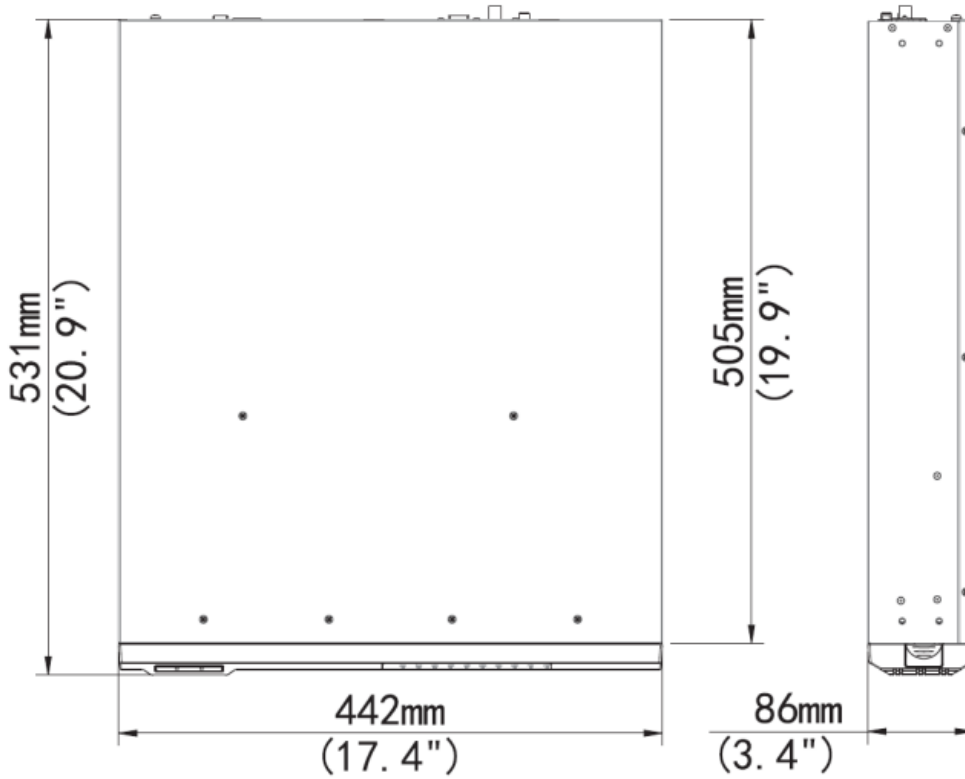

Specification

	Model	HU-RNR8364M
Video/Audio Input	IP video input	64ch
	Two-way Audio Input	1-ch, RCA
Video/Audio Output	HDMI/VGA output	HDMI1/VGA: 1920x1080p/1600x1200/1280x1024/1280x720/1024x768 HDMI2: 4K (3840x2160)/, 1920x1080p/1600x1200/1280x1024/1280x720/1024x768
	CVBS output	1-ch, BNC
	Audio output	1ch, RCA
	Recording resolution	12MP/8MP/6MP/5MP/4MP/3MP/1080p/960p/720p/D1/2CIF/CIF
	Synchronous playback	16ch
	Corridor mode screen	3/4/5/7/9/10/12/16/32
	Network	Network interface
Incoming Bandwidth		320Mbps
Output Bandwidth		320Mbps
Remote users		128
Client		HU-Viewer, HU-VMS
Decoding	Video compression	Ultra 265/H.265/H.264
	Live view/Playback	12MP/8MP/6MP/5MP/4MP/3MP/1080p/960p/720p/D1/2CIF/CIF
	Capability	3CHx 12MP@25fps, 4CHx 4K@30fps, 8CH x 4MP@30fps, 16CH x 1080P@30fps, 32CH x 960P@25fps, 36CH x 720P@30fps, 64CH x D1
Storage	Interface Type	8 SATA, 1 eSATA interface
	Capacity	Up to 8TB for each disk
	Array Type	RAID0, 1, 5, 6, 10
Smart	VCA Detection	Face detection, Intrusion detection, Cross line detection, Audio detection, Defocus detection, Scene change detection, Auto tracking
	VCA Search	Face search, Behavior search
	Statistical Analysis	People counting
External Interface	USB interface	2 USB 2.0, 1 USB 3.0
	Alarm In/Out	16 input, 4 output
	Serial Interface	1 RS232, 1 RS485
General	Power Supply	100~240VAC, Max 20W(without HDD)
	Working enviromnet	-10°C ~ +55°C (+14°F ~ +131°F), Humidity ≤ 90% RH(non-condensing)
	Dimension(WxDxH)	442mm x531mm x86mm (17.4" x 20.9" x3.4")
	Weight(without HDD)	5.13kg

Dimensions

Rear Panel