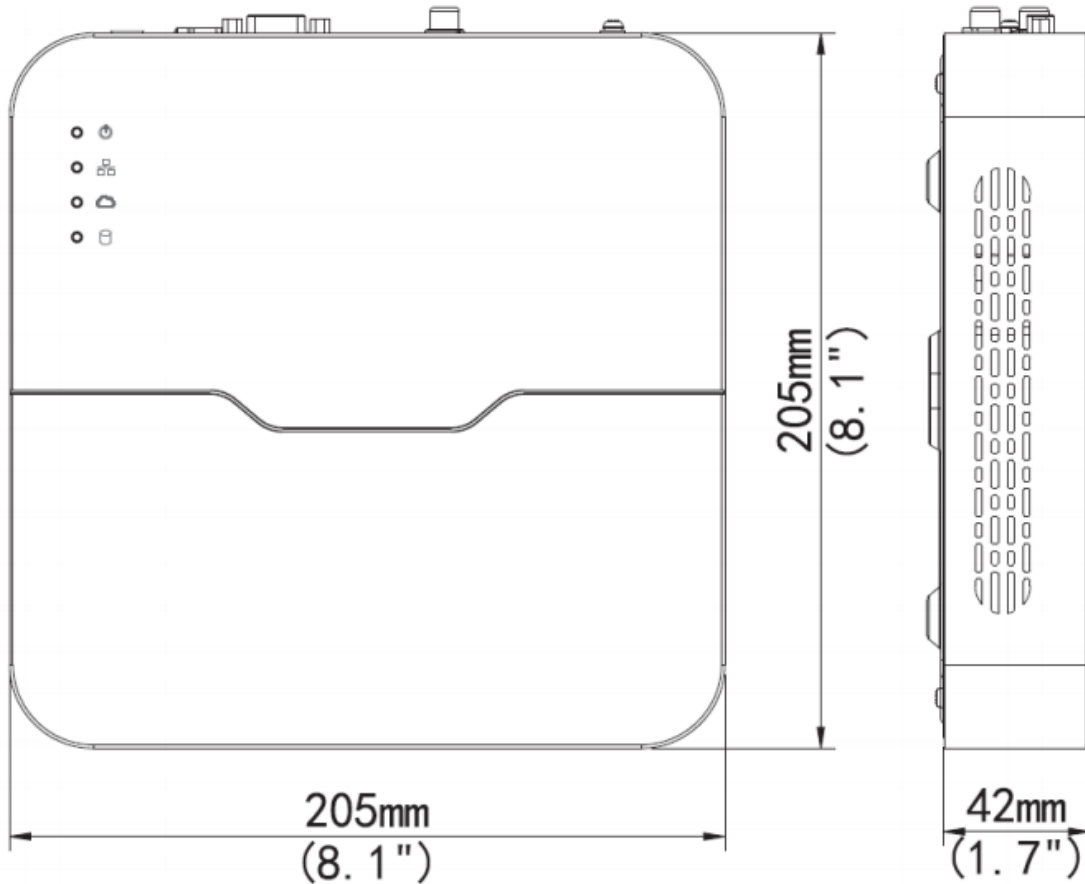

► KEY FEATURES

- 4 Chanel input
- Ultra 265, H.265, H.264
- Support Full HD Recording Resolution
- Third-party IP camera with ONVIF
- 1 SATA HDD, up to 8TB

► SPECIFICATION

REAR PANEL

► SPECIFICATION

Model	HU-RN1004P	
Video/Audio Input	IP video input	4ch
Video/Audio Output	HDMI/VGA output	HDMI: 1920x1080p/1600x1200 /1280x1024/1024x768 VGA: 1920x1080p/1600x1200/1280x1024 /1280x720 /1024x768
	Recording resolution	1080p/960p/720p/D1/2CIF/CIF
	Synchronous playback	4ch
	Corridor mode screen	3/4
Network	Network interface	1 RJ45 10/100M- Ethernet
	Incoming Bandwidth	40Mbps
	Output Bandwidth	40Mbps
	Remote users	128
	Client	HU-Viewer, HU-VMS
Decoding	Video compression	Ultra 265/H.265/H.264
	Live view/Playback	1080p/960p/720p/D1/2CIF/CIF
	Capability	2 x 1080p@30, 4 x 720p@30
Storage	Interface Type	1 SATA
	Capacity	Up to 8TB
External Interface	USB interface	2 USB2.0
General	Power Supply	12V DC Power Consumption: ≤3.2 W(without HDD)
	Working enviromnet	-10°C ~ + 55°C (+14°F ~ +131°F), Humidity ≤ 90% RH(non-condensing)
	Dimension(WxDxH)	205mm × 205mm × 42mm(8.1" × 8.1" × 1.7")
	Weight(without HDD)	0.51kg