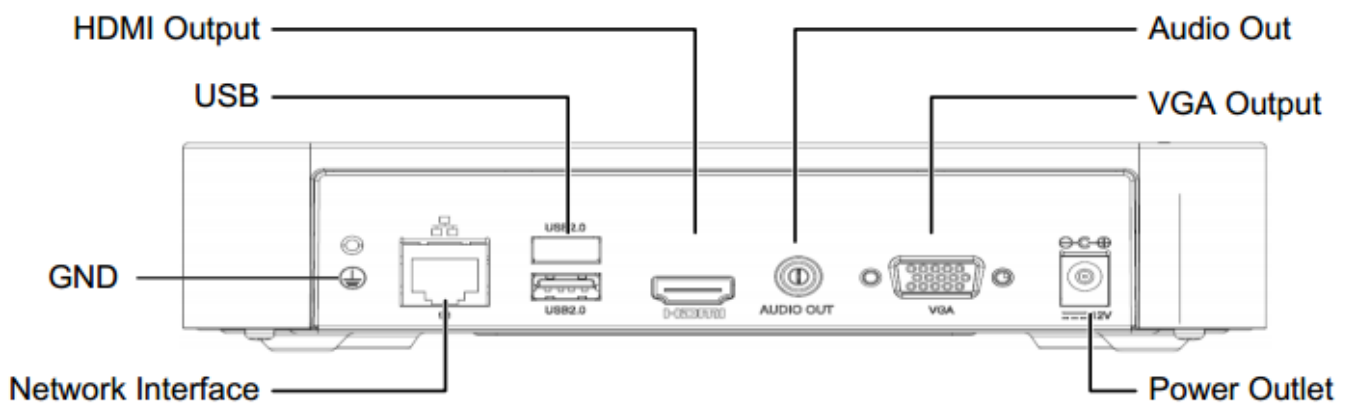

► KEY FEATURES

- 4 Chanel input
- Ultra 265, H.265, H.264
- Support Full HD Recording Resolution
- Third-party IP camera with ONVIF
- 1 SATA HDD, up to 8TB

► SPECIFICATION

REAR PANEL

► SPECIFICATION

Model	HU-RN1004P	
Video/Audio Input	IP video input	4ch
Video/Audio Output	HDMI/VGA output	HDMI: 1920x1080p/1600x1200 /1280x1024/1024x768 VGA: 1920x1080p/1600x1200/1280x1024 /1280x720 /1024x768
	Recording resolution	1080p/960p/720p/D1/2CIF/CIF
	Synchronous playback	4ch
	Corridor mode screen	3/4
Network	Network interface	1 RJ45 10/100M- Ethernet
	Incoming Bandwidth	40Mbps
	Output Bandwidth	40Mbps
	Remote users	128
	Client	HU-Viewer, HU-VMS
Decoding	Video compression	Ultra 265/H.265/H.264
	Live view/Playback	1080p/960p/720p/D1/2CIF/CIF
	Capability	2 x 1080p@30, 4 x 720p@30
Storage	Interface Type	1 SATA
	Capacity	Up to 8TB
External Interface	USB interface	2 USB2.0
General	Power Supply	12V DC Power Consumption: ≤3.2 W(without HDD)
	Working enviromnet	-10°C ~ + 55°C (+14°F ~ +131°F), Humidity ≤ 90% RH(non-condensing)
	Dimension(WxDxH)	205mm × 205mm × 42mm(8.1" × 8.1" × 1.7")
	Weight(without HDD)	0.51kg